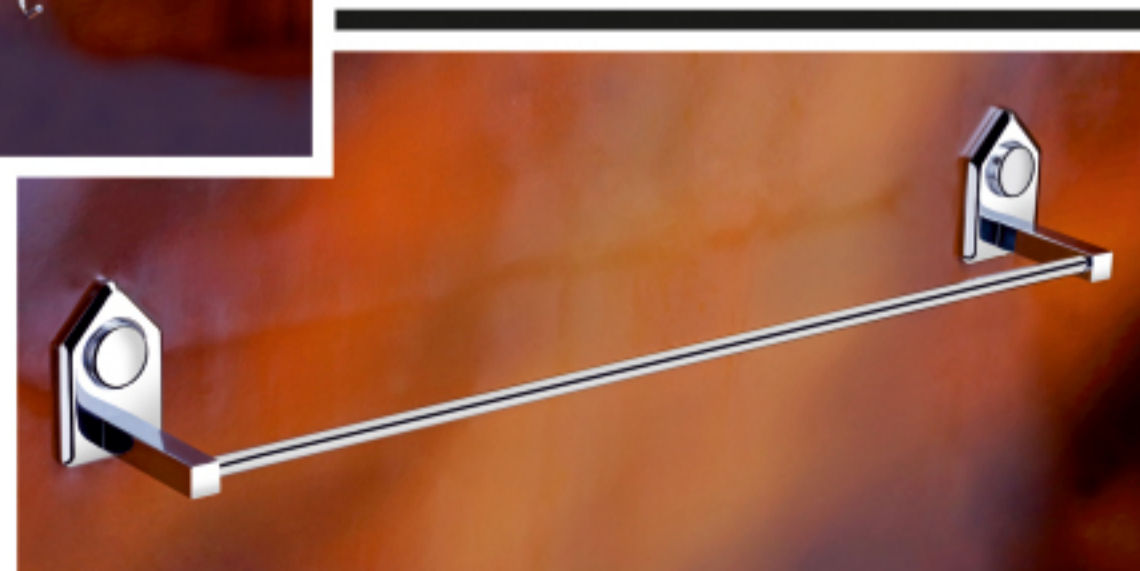

1402
Towel Rod

18" ₹ 1210
24" ₹ 1275

1400
5 Pieces Set
• Towel Rod(24") • Napkin Ring • Soap Dish
• Tumbler Holder • Robe Hook

₹ 4025