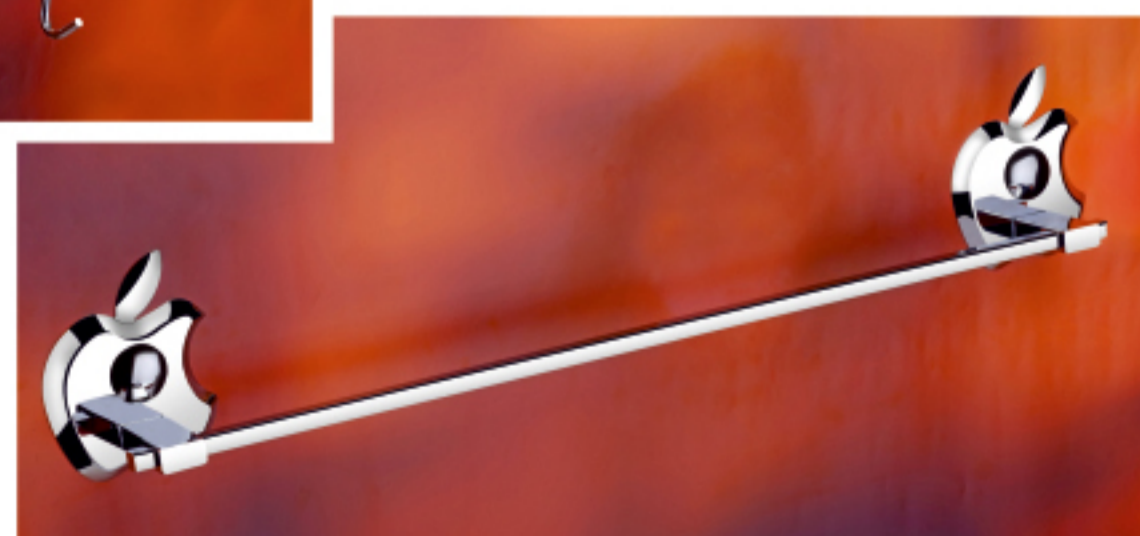

# APPLE series

100%  
304  
PRODUCTS

with  
CHROME  
finish

5  
YEARS  
WARRANTY

**2200** ₹ 3015  
**5 Pieces Set**  
 • Towel Rack(24") • Napkin Ring • Soap Dish  
 • Tumbler Holder • Robe Hook

**2202** 18" ₹ 862  
 Towel Rod 24" ₹ 905