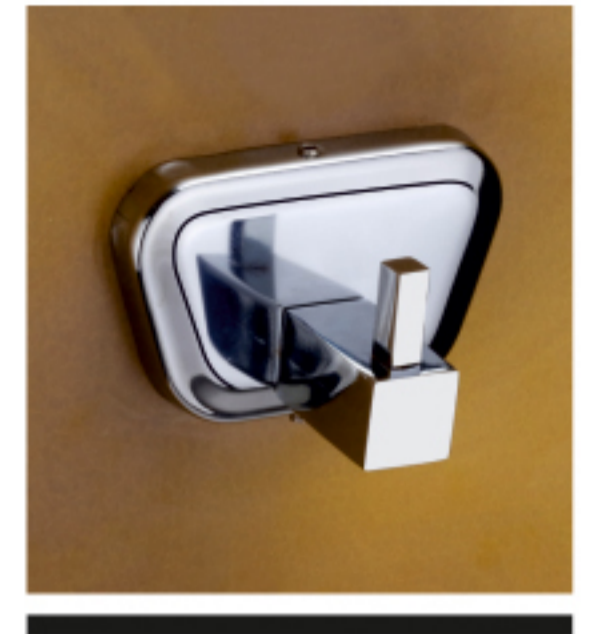

₹ 371

3405
Robe Hook

₹ 175