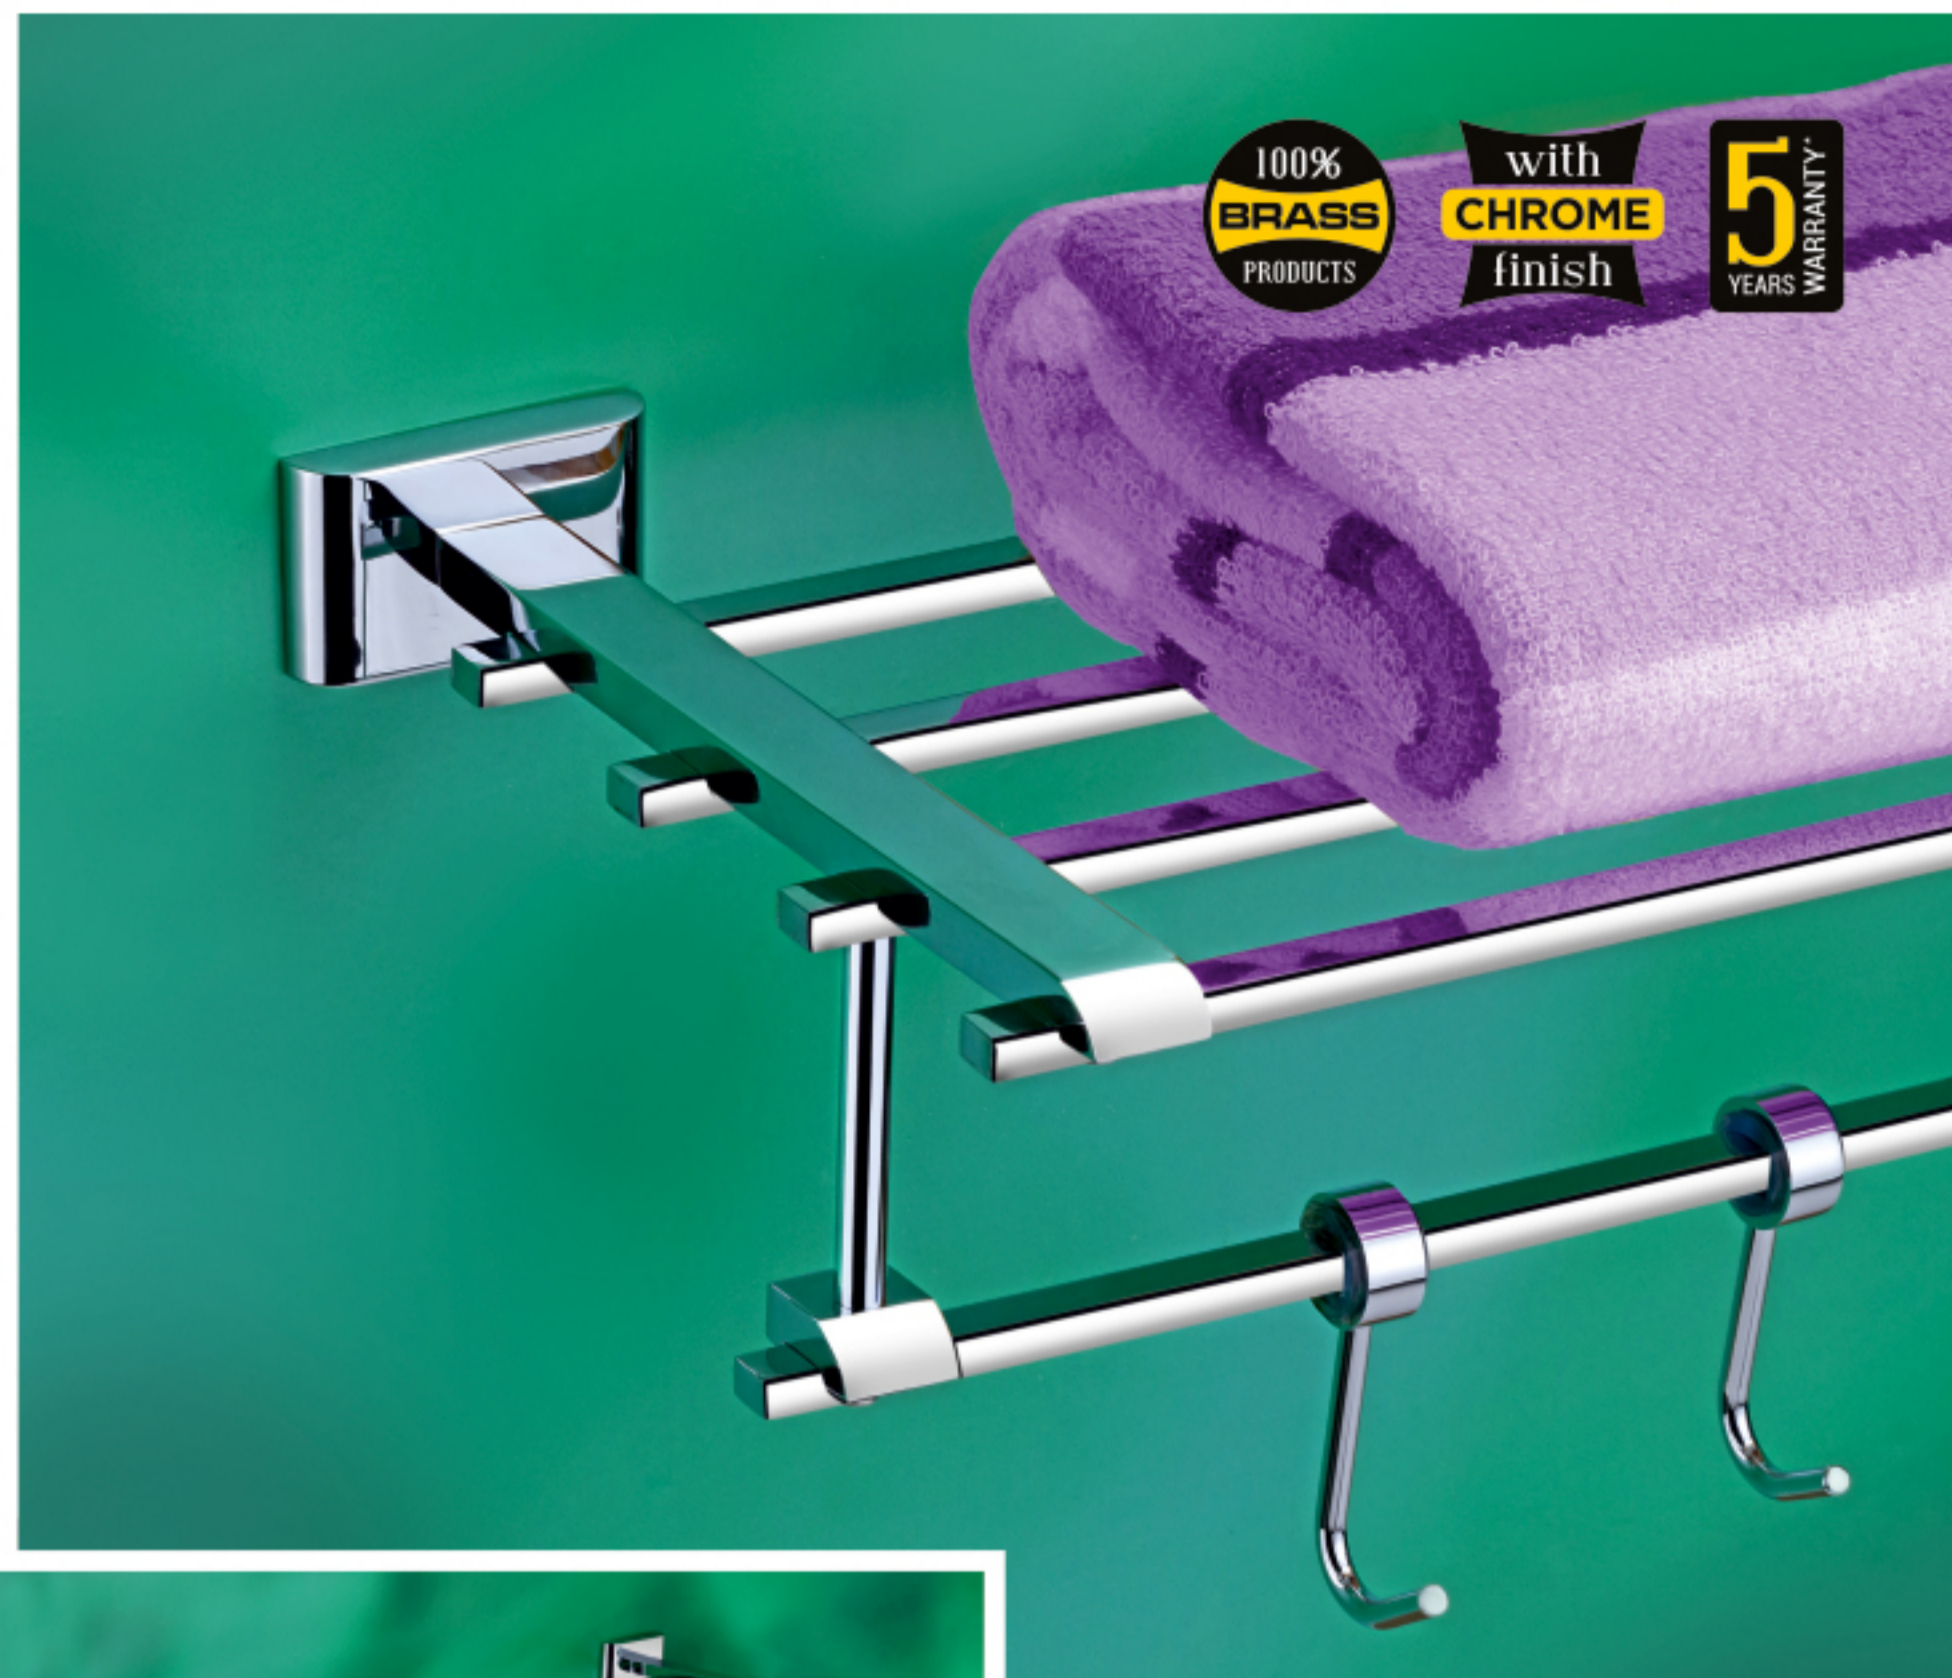

1103  
Napkin Ring ₹ 775

1104  
Paper Holder ₹ 1150

1105  
Robe Hook ₹ 488

1106  
Soap Dish ₹ 700

1107  
Tumbler Holder ₹ 775

1108  
Double Soap Dish ₹ 1125

1109  
Soap Dish with Tumbler Holder ₹ 1225

1110  
Liquid Soap Dispenser ₹ 1200

# QUTE series

1201  
Towel Rack  
18" ₹ 4400  
24" ₹ 4625

1202  
Towel Rod  
18" ₹ 1262  
24" ₹ 1325

1200  
5 Pieces Set  
• Towel Rod(24") • Napkin Ring • Soap Dish  
• Tumbler Holder • Robe Hook  
₹ 4132