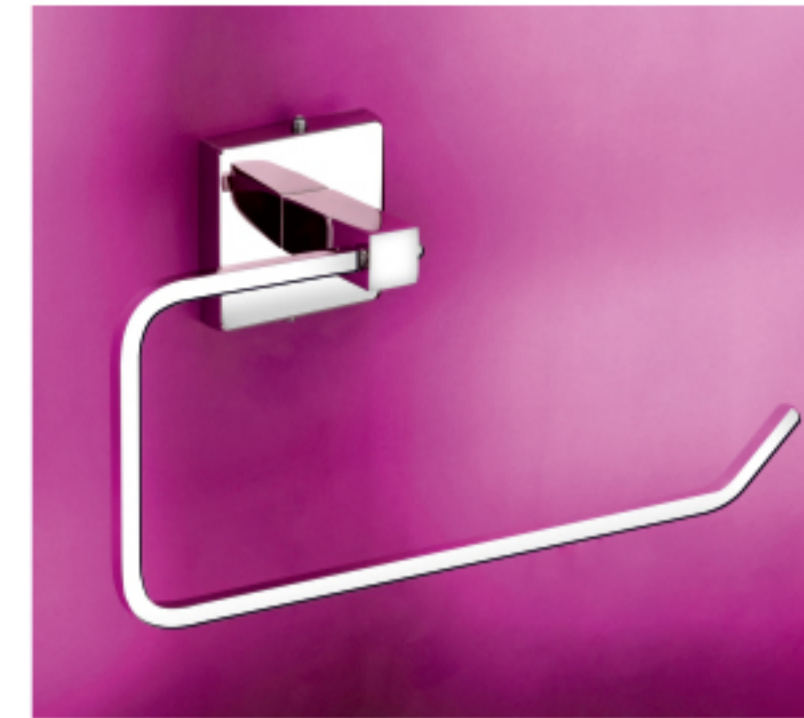

# LEXUS series

100%  
304  
PRODUCTS

with  
**CHROME**  
finish

**5**  
YEARS  
WARRANTY

2701  
Towel Rack

18" ₹ 2150  
24" ₹ 2300

2702  
Towel Rod

18" ₹ 662  
24" ₹ 700

2700  
5 Pieces Set  
• Towel Rod(24") • Napkin Ring • Soap Dish  
• Tumbler Holder • Robe Hook

₹ 2500

2703  
Napkin Ring

₹ 475

2704  
Paper Holder

₹ 775

2705  
Robe Hook

₹ 275