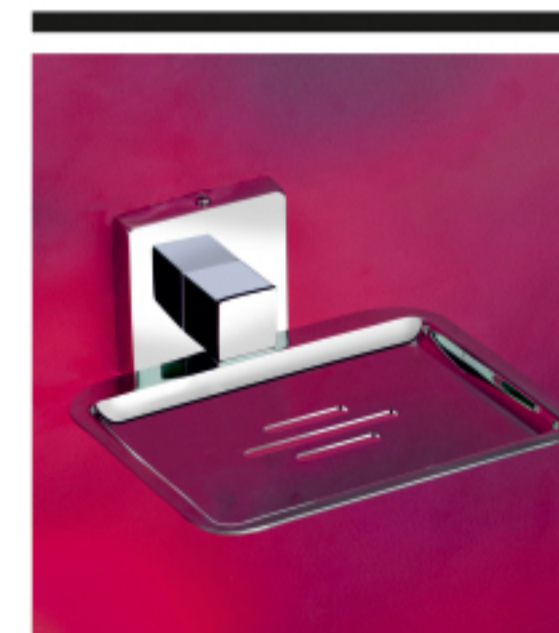

2603
Napkin Ring ₹ 550