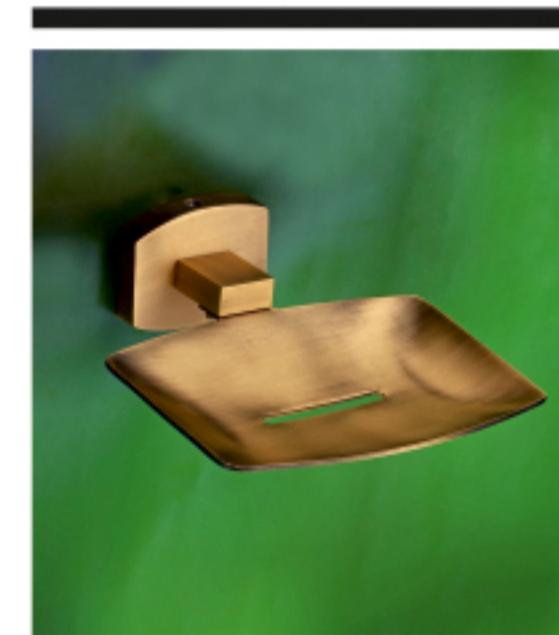

# VENUE series

**1000** ₹ 4950  
**5 Pieces Set**  
 • Towel Rack(24") • Napkin Ring • Soap Dish  
 • Tumbler Holder • Robe Hook

**1002** ₹ 1473  
**Towel Rod**  
 18" ₹ 1473  
 24" ₹ 1580

**1001** ₹ 5070  
**Towel Rack**  
 18" ₹ 5070  
 24" ₹ 5300

**1003** ₹ 900  
**Napkin Ring**

**1004** ₹ 1330  
**Paper Holder**

**1005** ₹ 660  
**Robe Hook**

**1006** ₹ 840  
**Soap Dish**

**1007** ₹ 970  
**Tumbler Holder**

**1008** ₹ 1310  
**Double Soap Dish**

**1009** ₹ 1470  
**Soap Dish with Tumbler Holder**