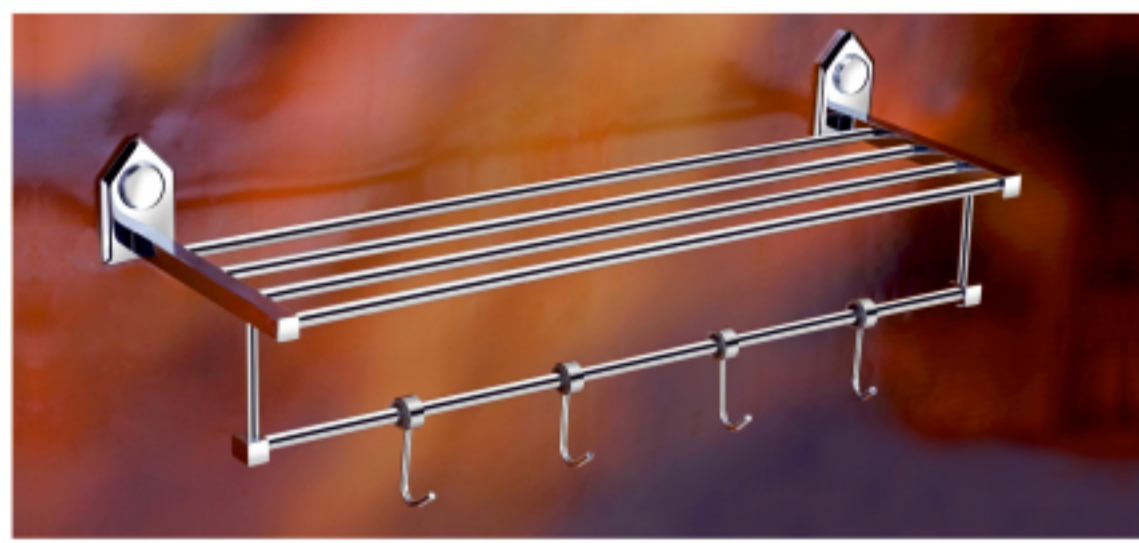

CRUSE series

100%
BRASS
PRODUCTS

with
CHROME
finish

5
YEARS
WARRANTY