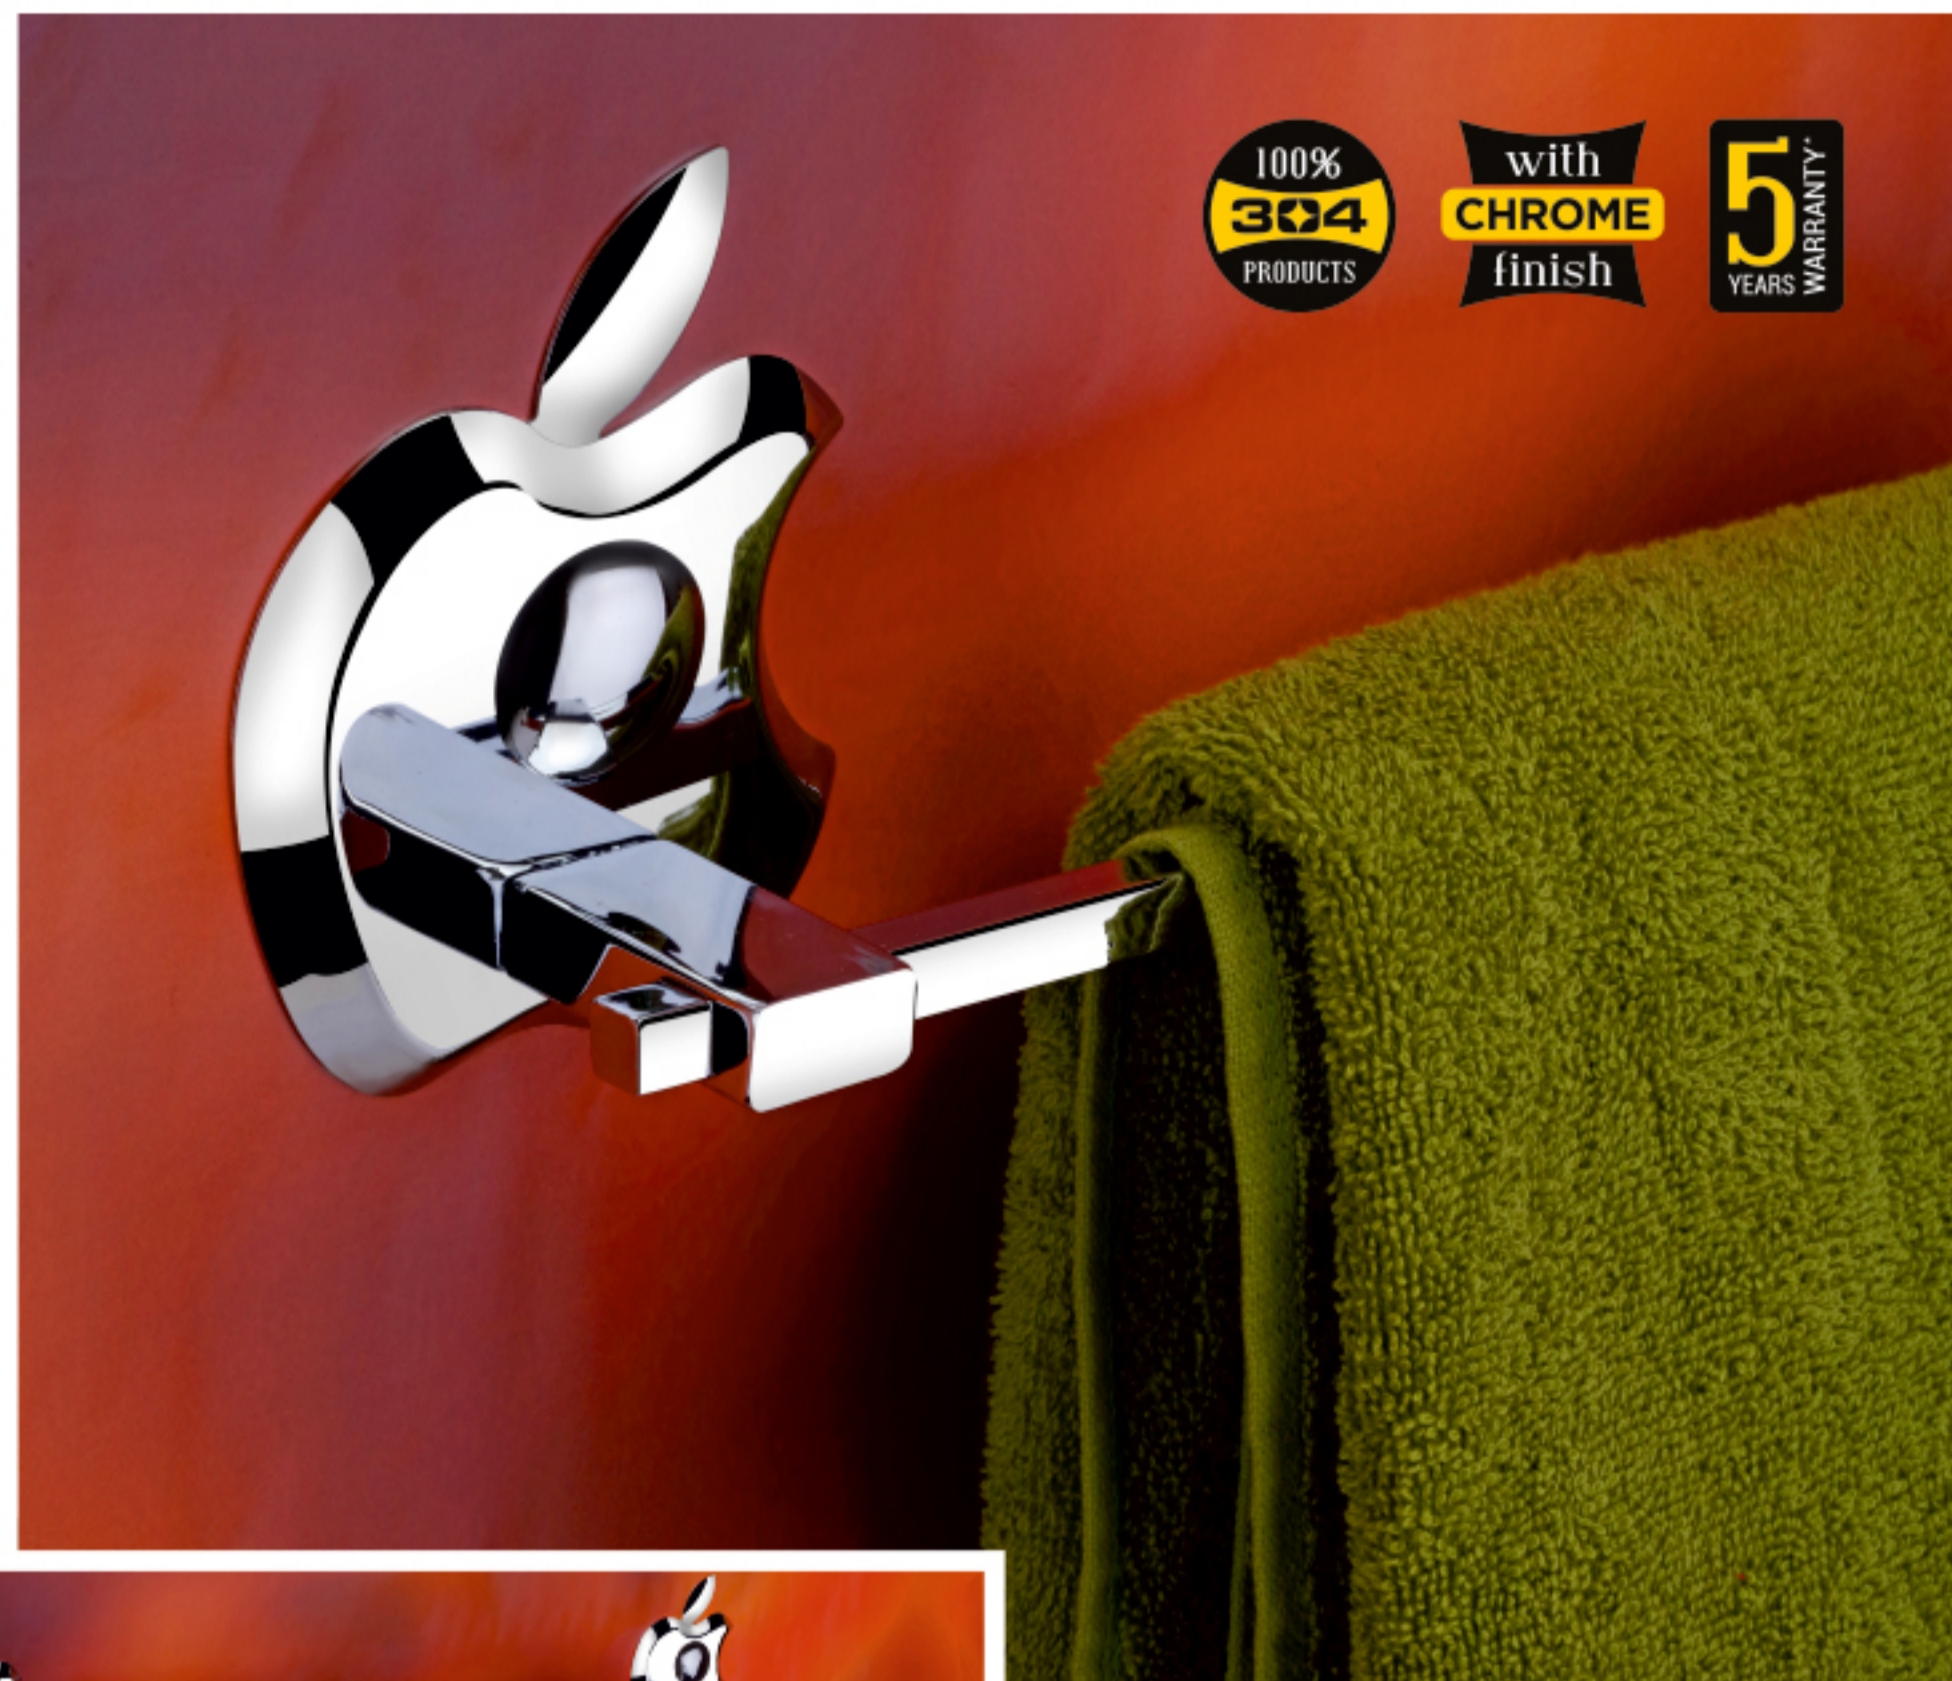

# APPLE series

100%  
304  
PRODUCTS

with  
CHROME  
finish

5  
YEARS  
WARRANTY

**2200** ₹ 3015  
**5 Pieces Set**  
 • Towel Rack(24") • Napkin Ring • Soap Dish  
 • Tumbler Holder • Robe Hook

**2202** 18" ₹ 862  
 Towel Rod 24" ₹ 905