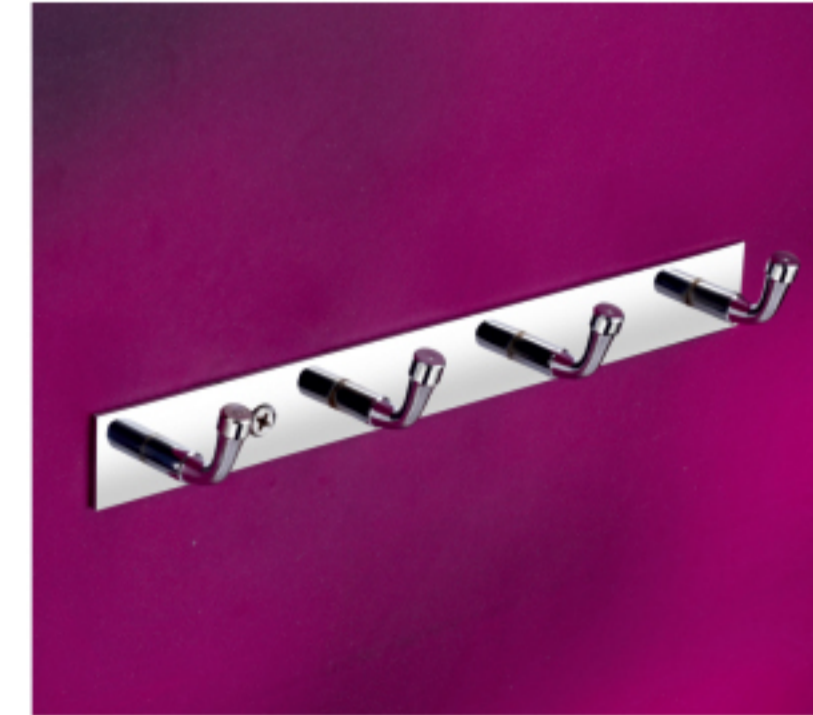

OP-10
S. S. Hook (2, 4, 6, 8) ₹ 38 (Per Hook)