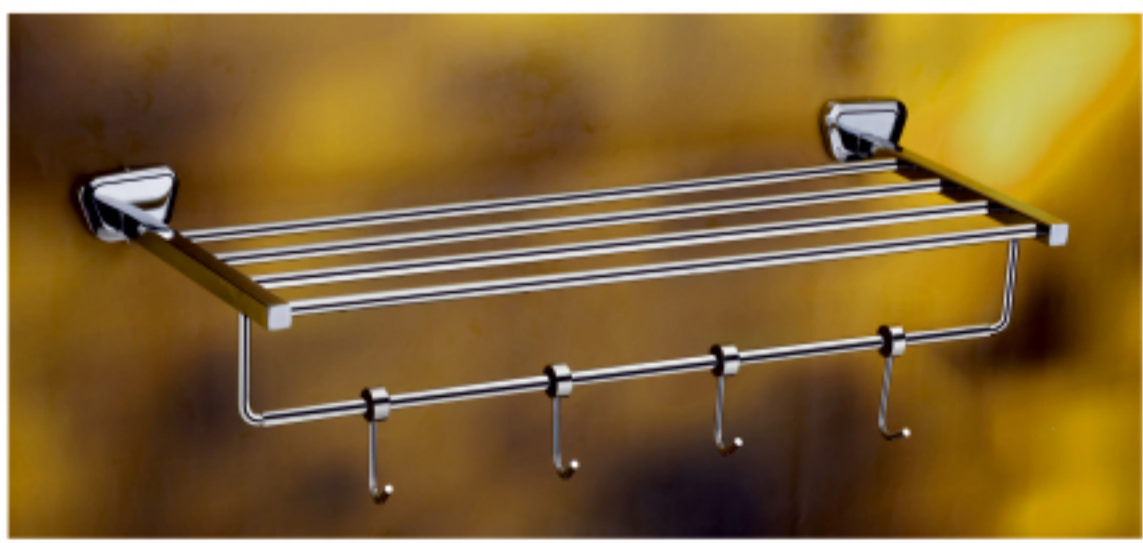

**5 Pieces Set**  
• Towel Rod(24") • Napkin Ring • Soap Dish  
• Tumbler Holder • Robe Hook

3303  
Napkin Ring

₹ 277

3304  
Paper Holder

₹ 371

3305  
Robe Hook

₹ 168

3306  
Soap Dish

₹ 240

3307  
Tumbler Holder

₹ 265

3308  
Double Soap Dish

₹ 432

3309  
Soap Dish with Tumbler Holder

₹ 455

# BRIZA series

100%  
202  
PRODUCTS

with  
**CHROME**  
finish

3401  
Towel Rack

18" ₹ 1380  
24" ₹ 1507

3402  
Towel Rod

18" ₹ 380  
24" ₹ 408

3400 ₹ 1462  
5 Pieces Set  
• Towel Rod(24") • Napkin Ring • Soap Dish  
• Tumbler Holder • Robe Hook