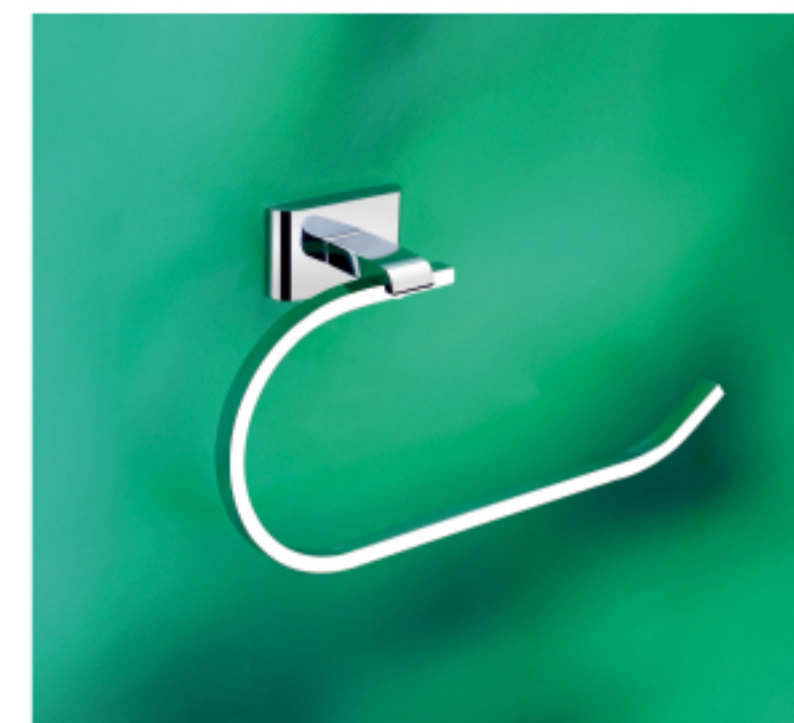

# QUTE series

1201  
Towel Rack  
18" ₹ 4400  
24" ₹ 4625

1202  
Towel Rod  
18" ₹ 1262  
24" ₹ 1325

1200  
5 Pieces Set  
• Towel Rod(24") • Napkin Ring • Soap Dish  
• Tumbler Holder • Robe Hook  
₹ 4132