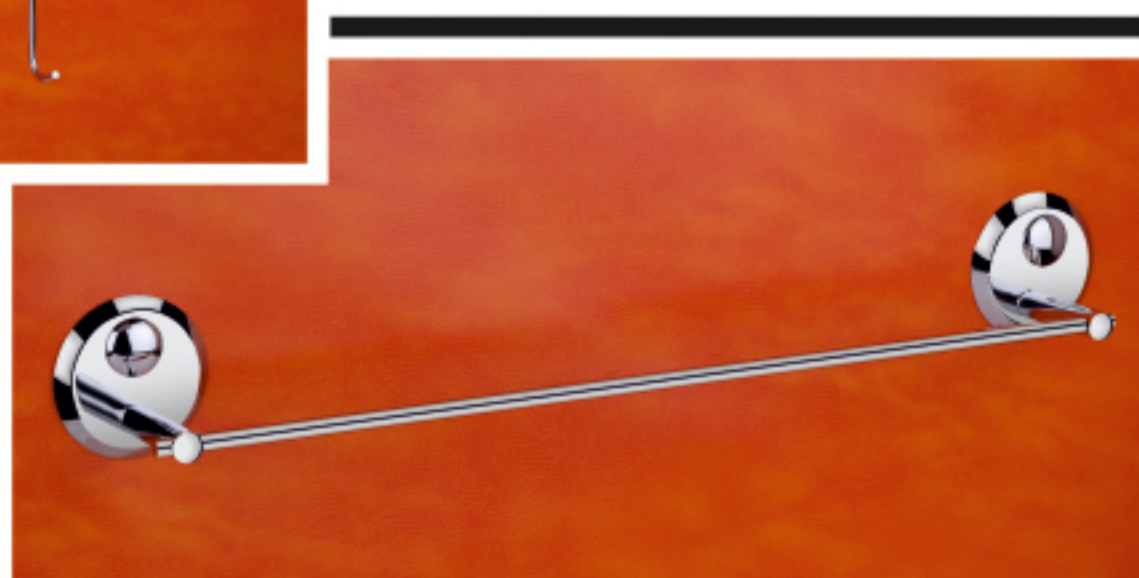

18" ₹ 1380
24" ₹ 1507

3302
Towel Rod

18" ₹ 380
24" ₹ 412

5 Pieces Set
• Towel Rod(24") • Napkin Ring • Soap Dish
• Tumbler Holder • Robe Hook