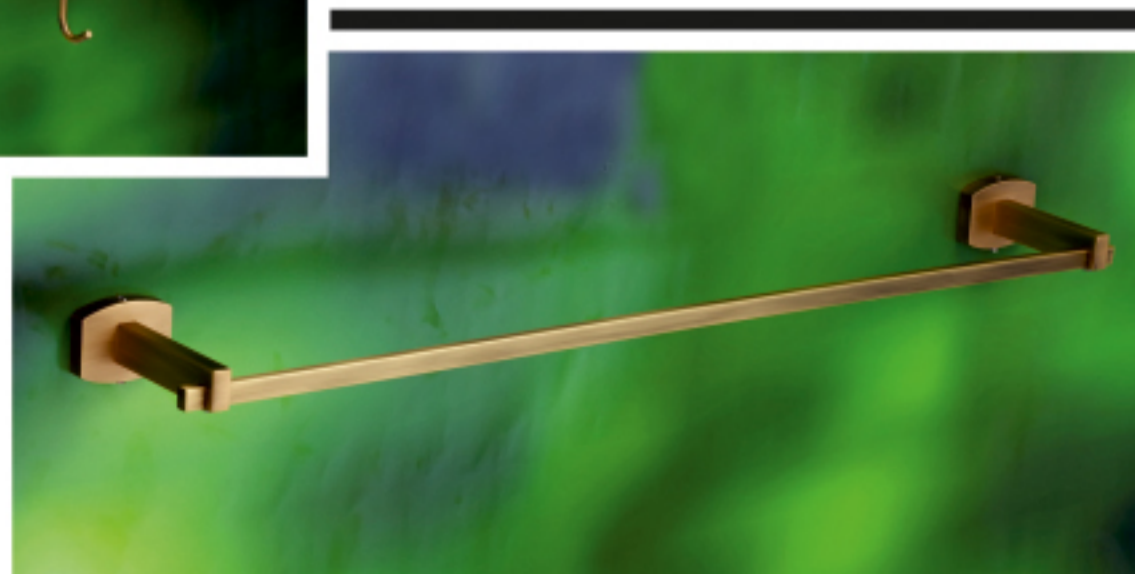

# VENUE series

**1000** ₹ 4950  
**5 Pieces Set**  
 • Towel Rack(24") • Napkin Ring • Soap Dish  
 • Tumbler Holder • Robe Hook

**1002** ₹ 1473  
**Towel Rod**  
 18" ₹ 1473  
 24" ₹ 1580

**1001** ₹ 5070  
**Towel Rack**  
 18" ₹ 5070  
 24" ₹ 5300