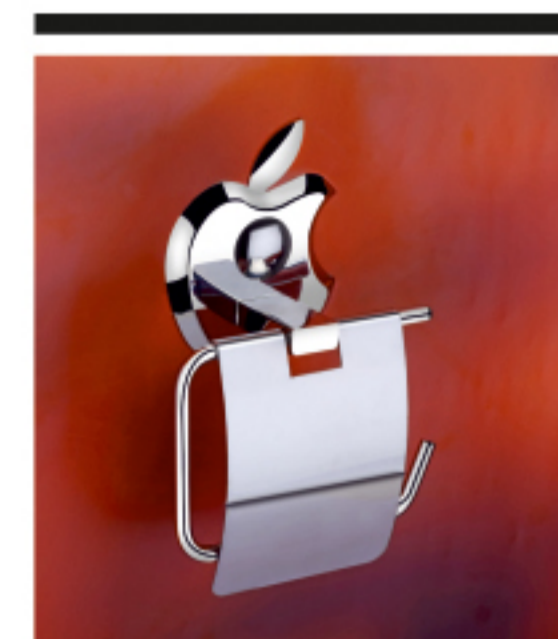

# APPLE series

100%  
304  
PRODUCTS

with  
CHROME  
finish

5  
YEARS  
WARRANTY

**2200** ₹ 3015  
**5 Pieces Set**  
 • Towel Rack(24") • Napkin Ring • Soap Dish  
 • Tumbler Holder • Robe Hook

**2202** 18" ₹ 862  
 Towel Rod 24" ₹ 905

**2201** 18" ₹ 2950  
 Towel Rack 24" ₹ 3124

**2203** ₹ 557  
 Napkin Ring

**2204** ₹ 911  
 Paper Holder

**2205** ₹ 371  
 Robe Hook

**2206** ₹ 540  
 Soap Dish

**2207** ₹ 641  
 Tumbler Holder

**2208** ₹ 804  
 Double Soap Dish