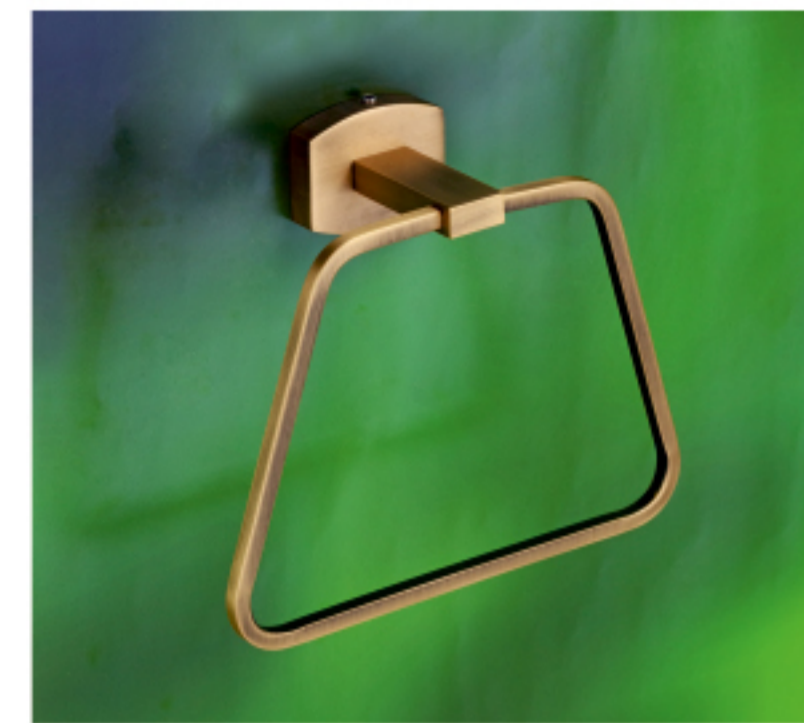

# VENUE series

**1000** ₹ 4950  
**5 Pieces Set**  
 • Towel Rack(24") • Napkin Ring • Soap Dish  
 • Tumbler Holder • Robe Hook

**1002** ₹ 1473  
**Towel Rod**  
 18" ₹ 1473  
 24" ₹ 1580

**1001** ₹ 5070  
**Towel Rack**  
 18" ₹ 5070  
 24" ₹ 5300

**1003** ₹ 900  
**Napkin Ring**

**1004** ₹ 1330  
**Paper Holder**

**1005** ₹ 660  
**Robe Hook**

**1006** ₹ 840  
**Soap Dish**

**1007** ₹ 970  
**Tumbler Holder**

**1008** ₹ 1310  
**Double Soap Dish**

**1009** ₹ 1470  
**Soap Dish with Tumbler Holder**