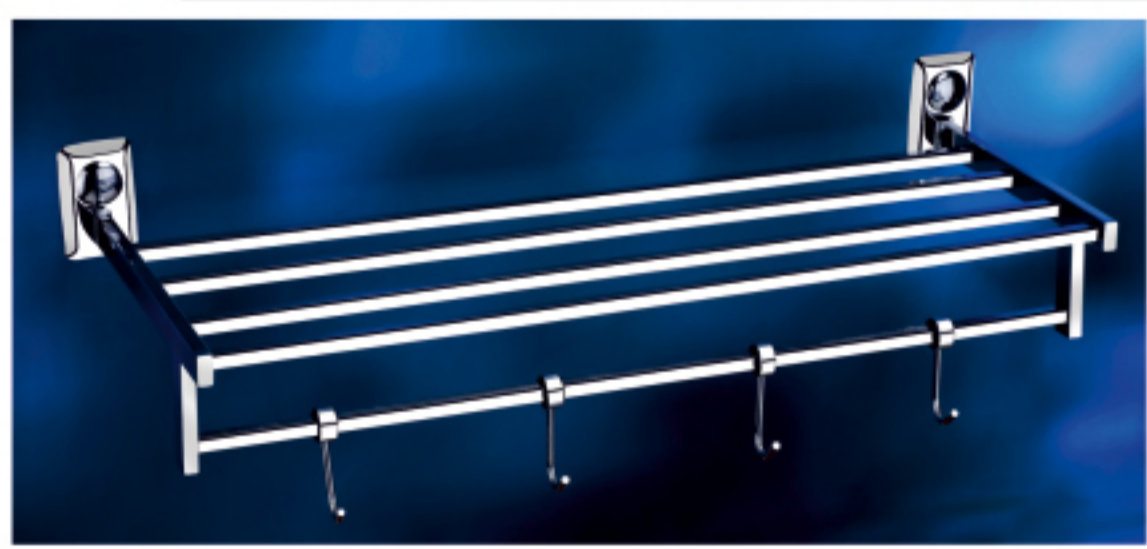

CMNI series