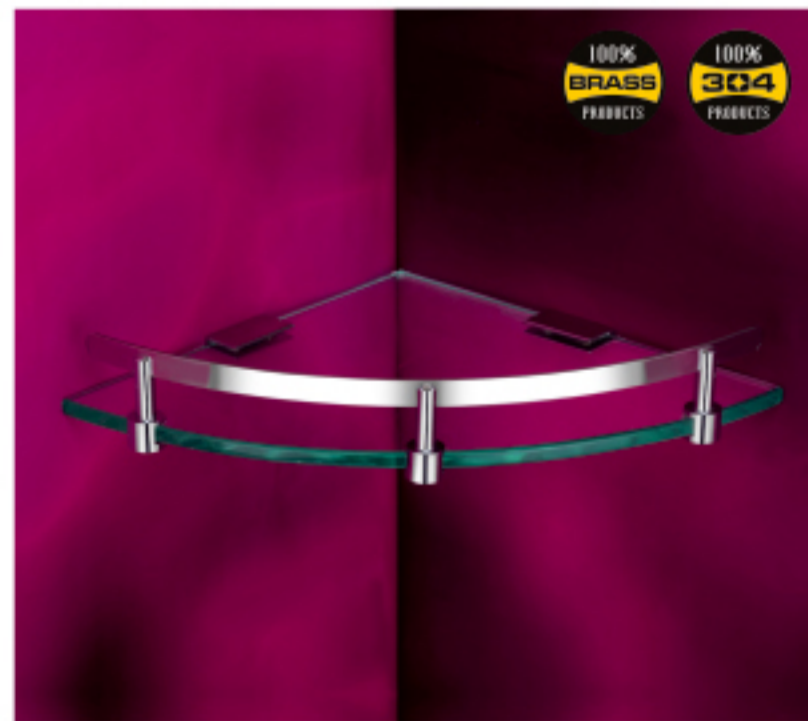

# OTHER products

**OP-19**  
Tumbler Shelf Holder

12"	₹ 713
15"	₹ 788
18"	₹ 863

**OP-20**  
S. S. Shelf

12"	₹ 562
15"	₹ 637
18"	₹ 712

**OP-21**  
Soap with Tumbler Holder

₹ 600

**OP-22**  
Double Soap Dish

₹ 550

**OP-23**  
S. S. Corner

9 x 9"	₹ 625
12 x 12"	₹ 750

**OP-24**  
Glass Shelf (Diamond)

Size	Clear	Frosted
12" x 6"	₹ 612	₹ 662
14" x 7"	₹ 762	₹ 812
16" x 7"	₹ 850	₹ 887

**OP-25**  
Glass Shelf Corner

Size	Clear	Frosted
9" x 9"	₹ 625	₹ 687
12" x 12"	₹ 750	₹ 812

**OP-26**  
Glass Shelf Corner (Diamond)

Size	Clear	Frosted
9" x 9"	₹ 625	₹ 687
12" x 12"	₹ 750	₹ 812

**OP-27**  
Glass Shelf

Size	Clear	Frosted
12" x 5"	₹ 612	₹ 662
14" x 5"	₹ 750	₹ 800
16" x 5"	₹ 825	₹ 875

**OP-28**  
Grab Bar

10"	₹ 337
12"	₹ 375

**OP-29**  
Towel Rod

12"	₹ 346
18"	₹ 372
24"	₹ 400
30"	₹ 437
36"	₹ 466

**OP-30**  
S. S. Shelf 3 in 1

₹ 2938

**OP-31**  
4 in 1 S. S. Pole

₹ 3300