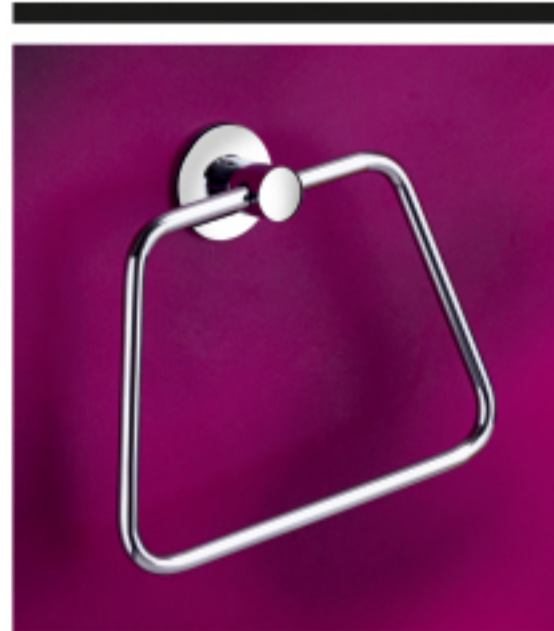

3407  
Tumbler Holder

₹ 310

3408  
Double Soap Dish

₹ 432

3409  
Soap Dish with Tumbler Holder

₹ 455

# OTHER products

OP-01  
Napkin Ring ₹ 291

OP-02  
Napkin Ring ₹ 291

OP-03  
Napkin Ring ₹ 266

OP-04  
Napkin Ring ₹ 291

OP-05  
Napkin Ring ₹ 316

OP-06  
Napkin Ring ₹ 291

OP-07  
Napkin Ring ₹ 291

OP-08  
Single Soap Dish ₹ 337

OP-09  
Liquid Soap Dispenser ₹ 450

OP-10  
S. S. Hook (2, 4, 6, 8) ₹ 38 (Per Hook)

OP-11  
S. S. Hook (2, 4, 6, 8) ₹ 40 (Per Hook)

OP-12  
S. S. Hook (2, 4, 6, 8) ₹ 40 (Per Hook)