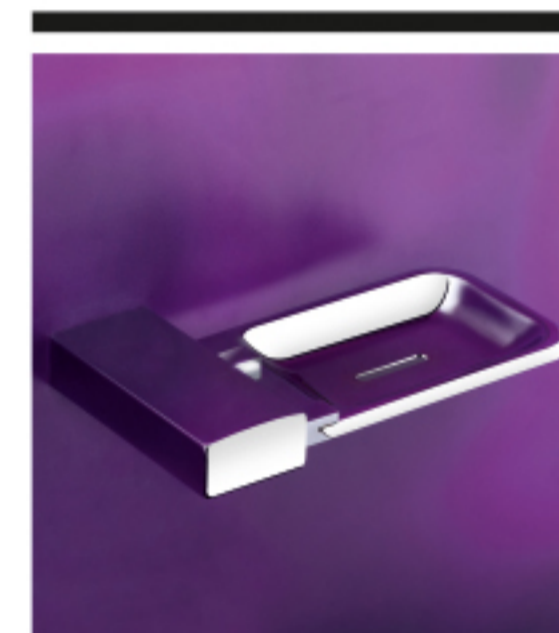

2303 ₹ 495
Napkin Ring