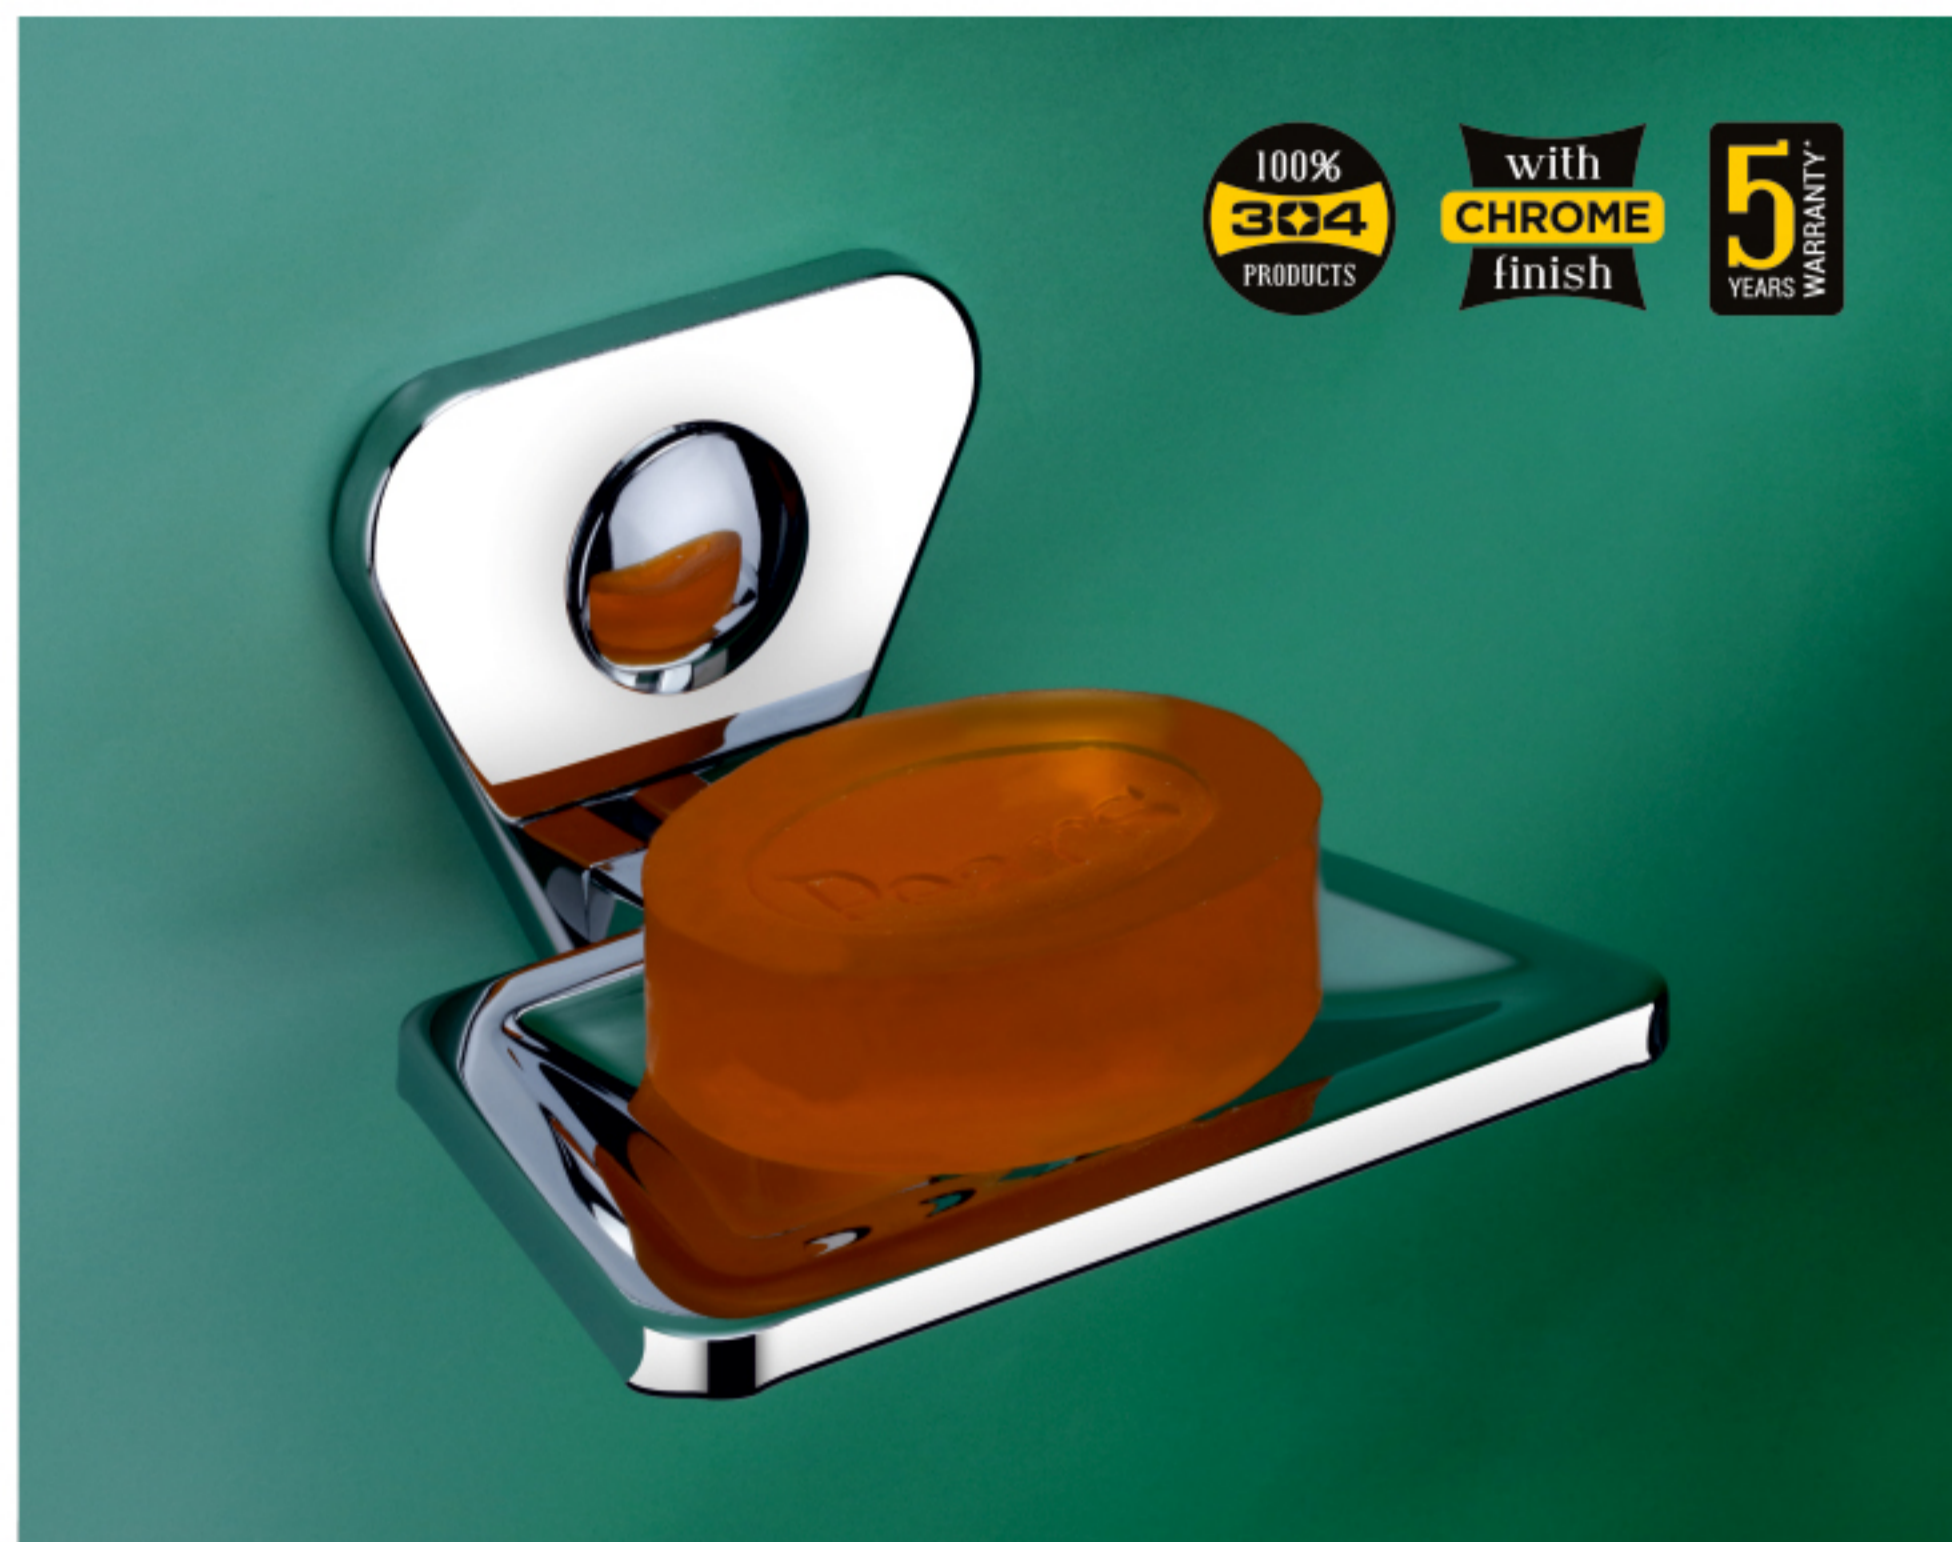

SPIDER series

2101
Towel Rack