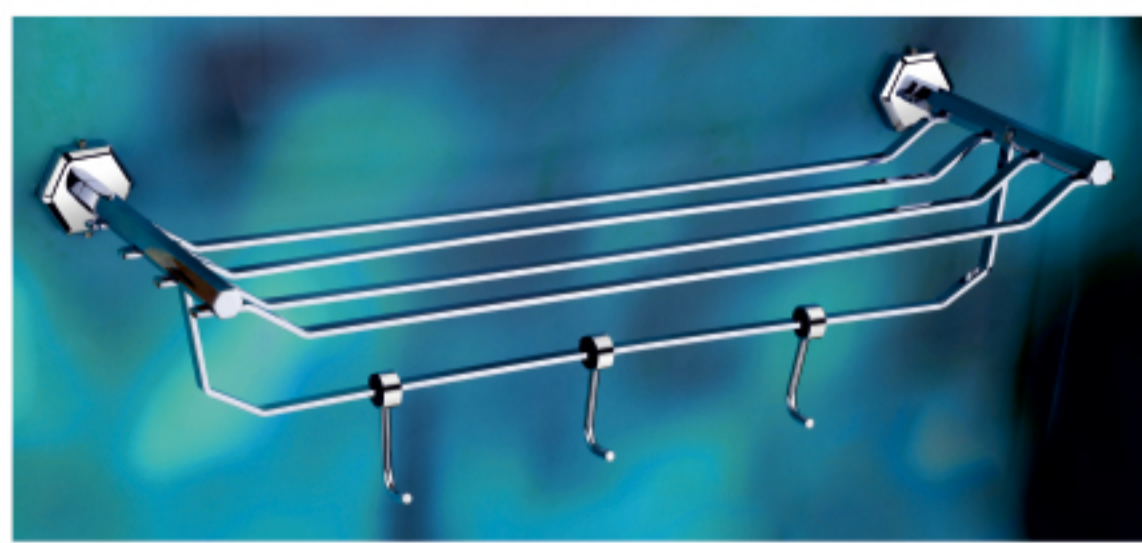

HEXA series