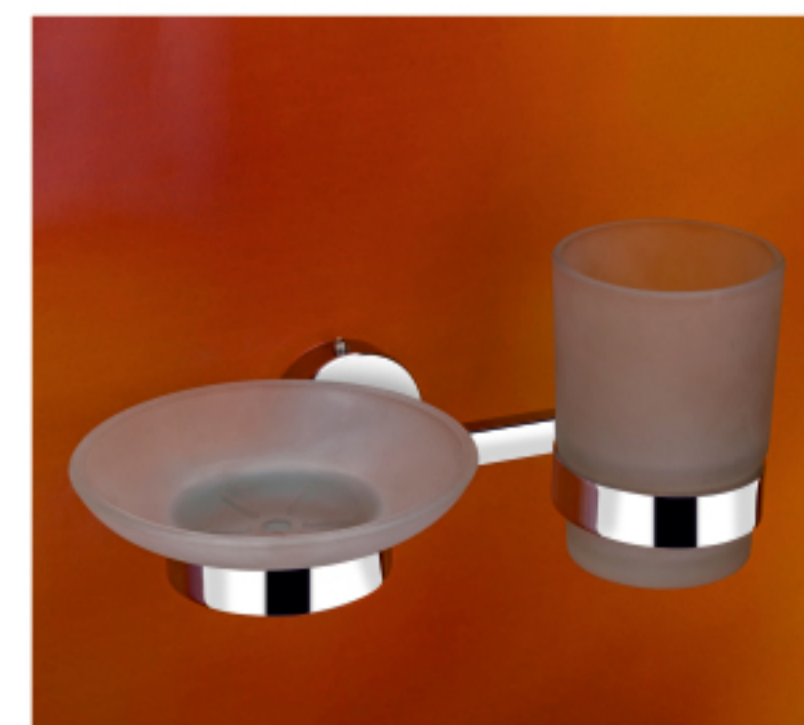

2900  
5 Pieces Set  
• Towel Rod(24") • Napkin Ring • Soap Dish  
• Tumbler Holder • Robe Hook  
₹ 2250

2903  
Napkin Ring

₹ 475

2904  
Paper Holder

₹ 775

2905  
Robe Hook

₹ 275

2906  
Soap Dish

₹ 425

2907  
Tumbler Holder

₹ 425

2908  
Double Soap Dish

₹ 775

2909  
Soap Dish with Tumbler Holder

₹ 850

2910  
Liquid Soap Dispenser