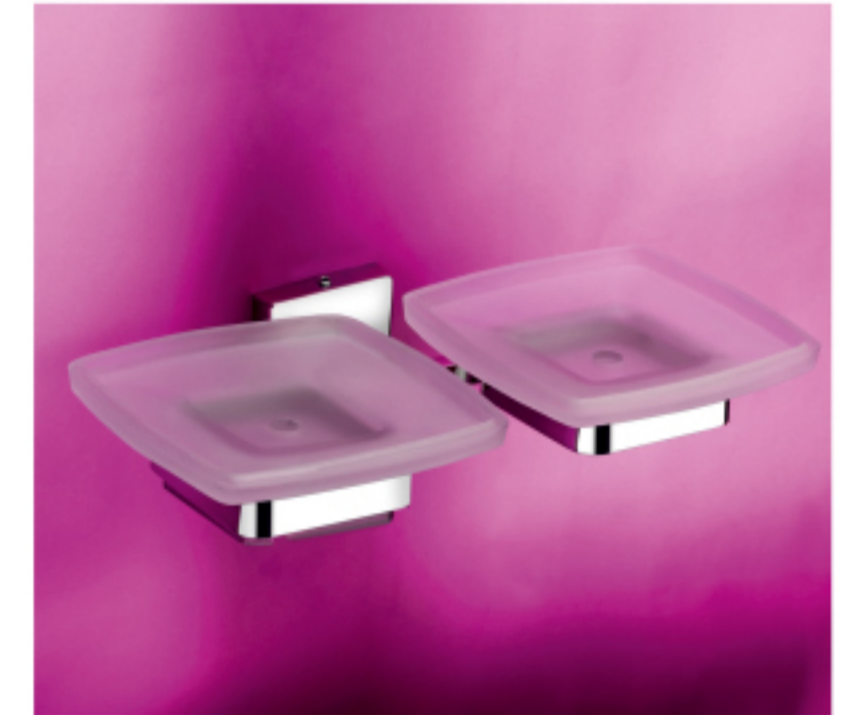

₹ 525

2708
Double Soap Dish

₹ 900