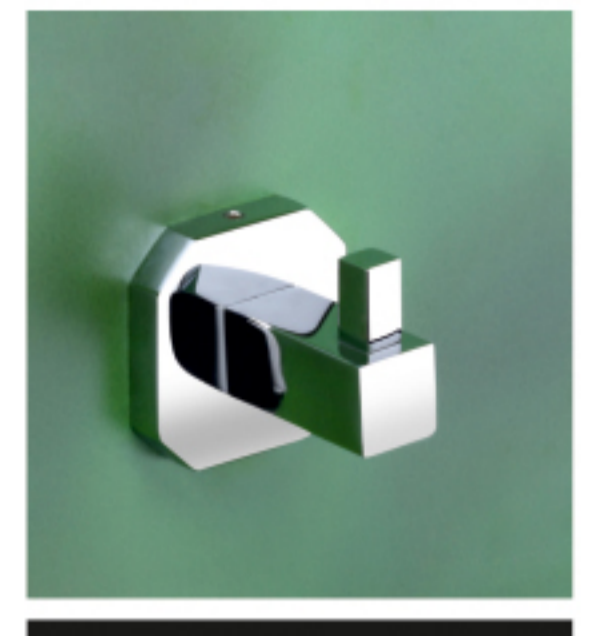

2400  
5 Pieces Set  
• Towel Rod(24") • Napkin Ring • Soap Dish  
• Tumbler Holder • Robe Hook

₹ 2508

2403  
Napkin Ring

₹ 517

2404  
Paper Holder

₹ 686

2405  
Robe Hook

₹ 270