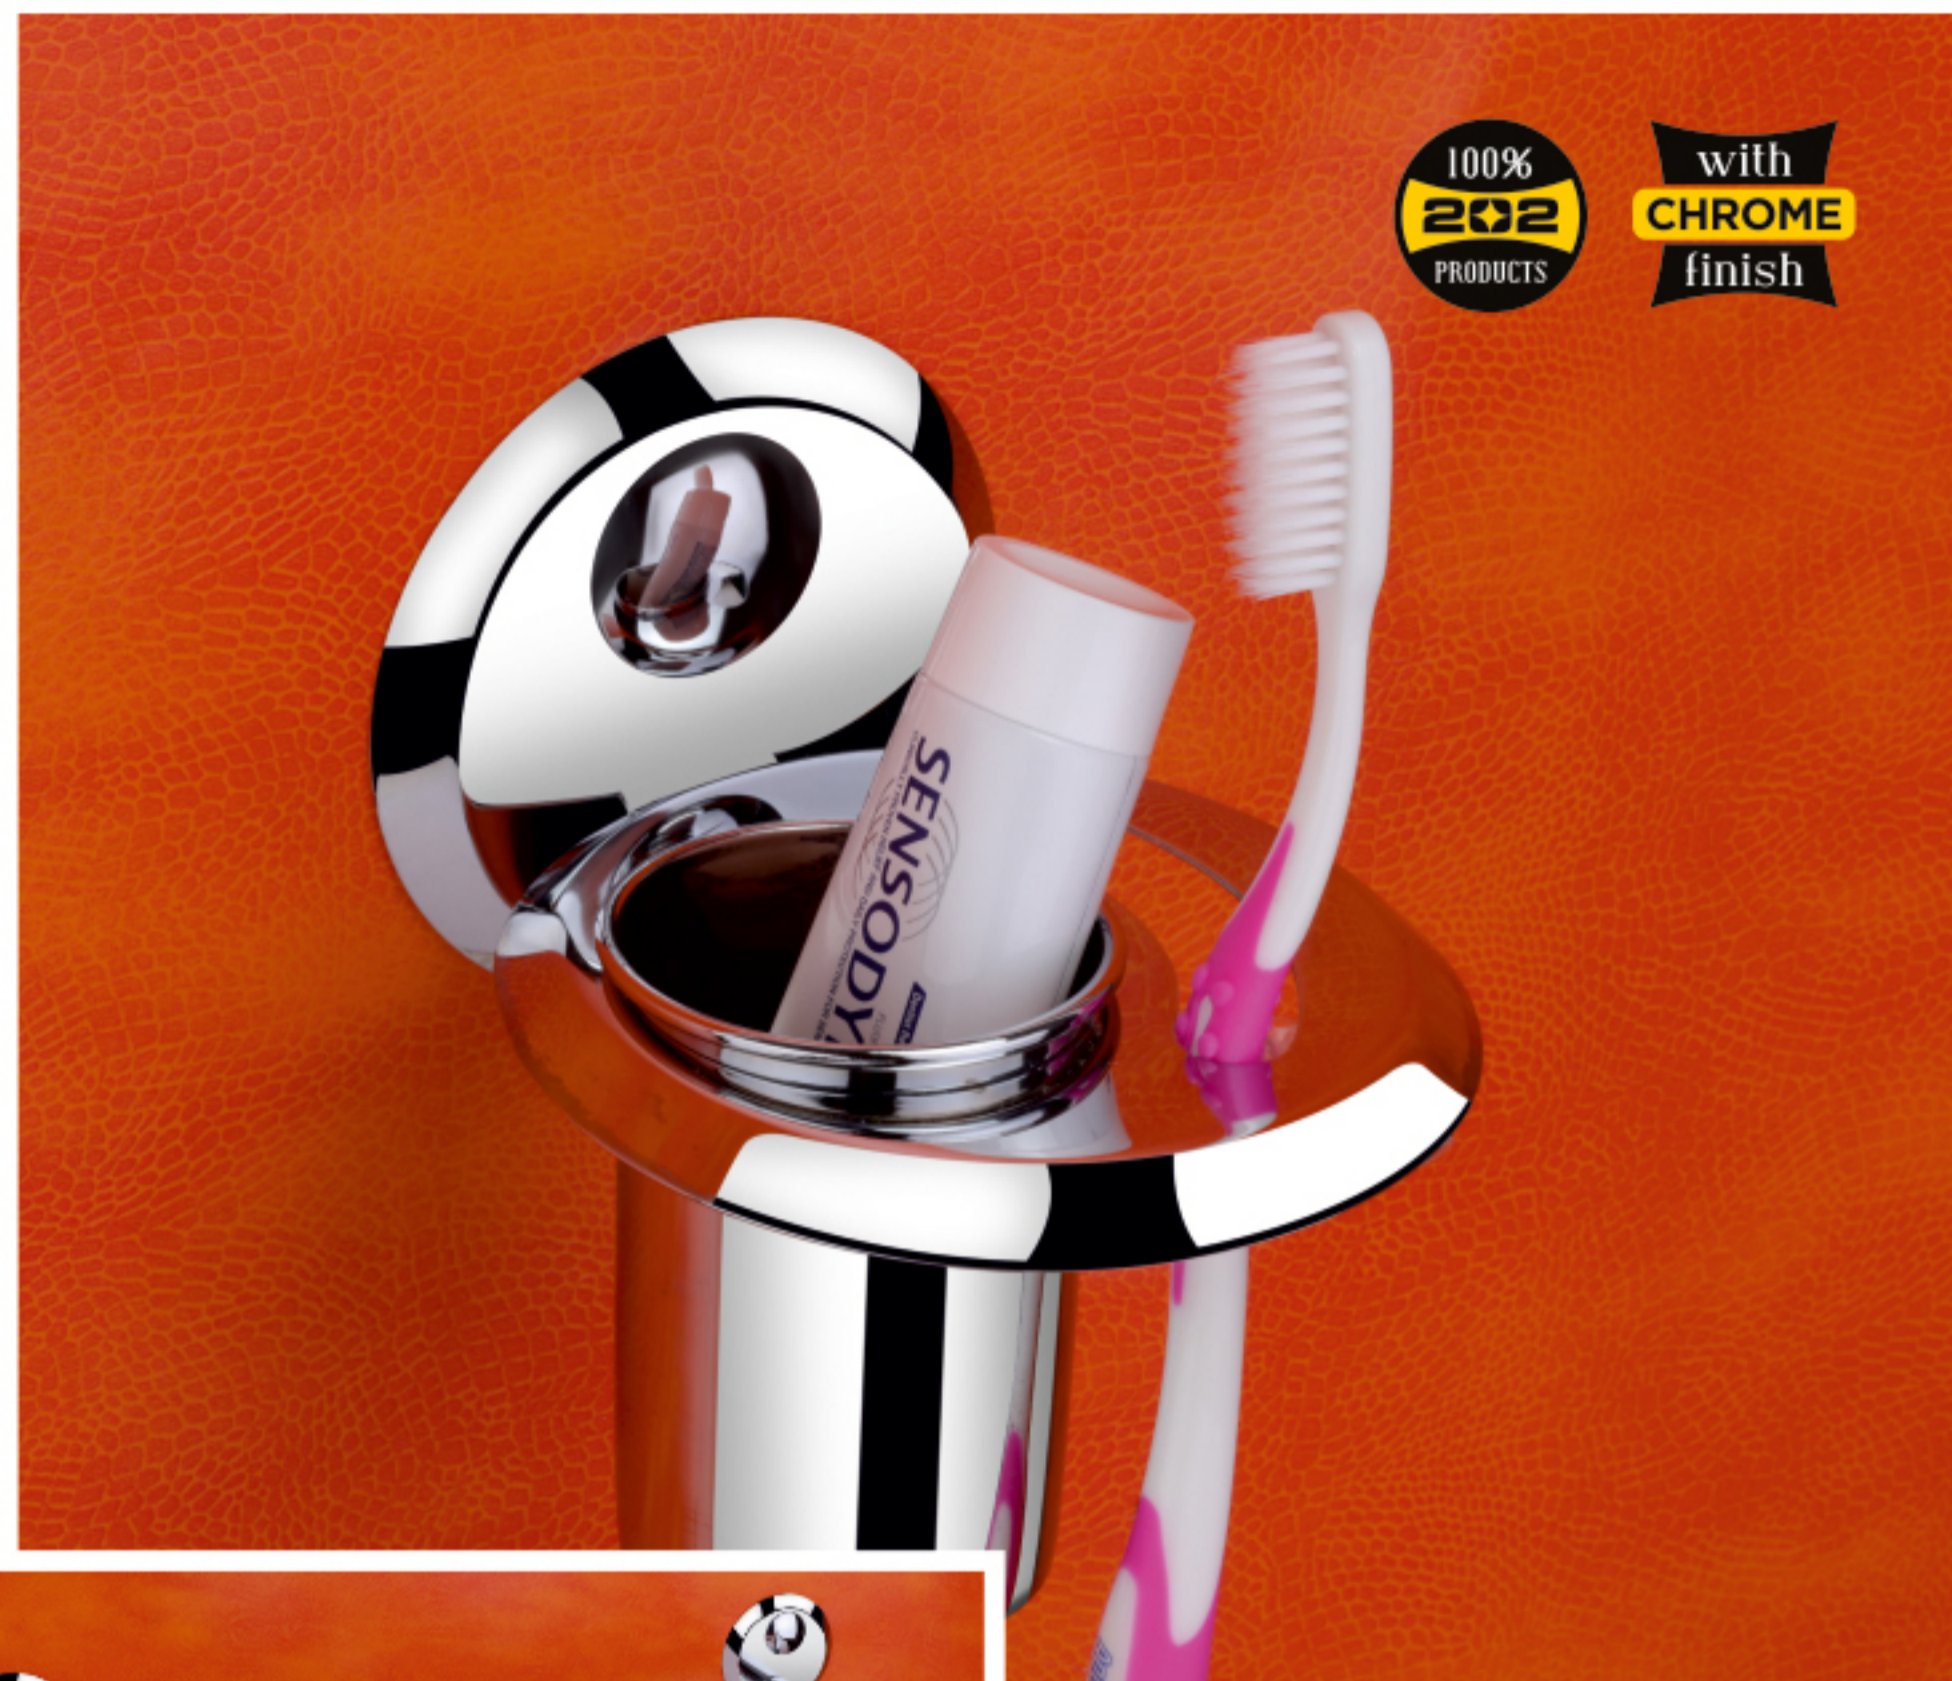

3300 ₹ 1365

CRETA series

100%
202
PRODUCTS

with
CHROME
finish