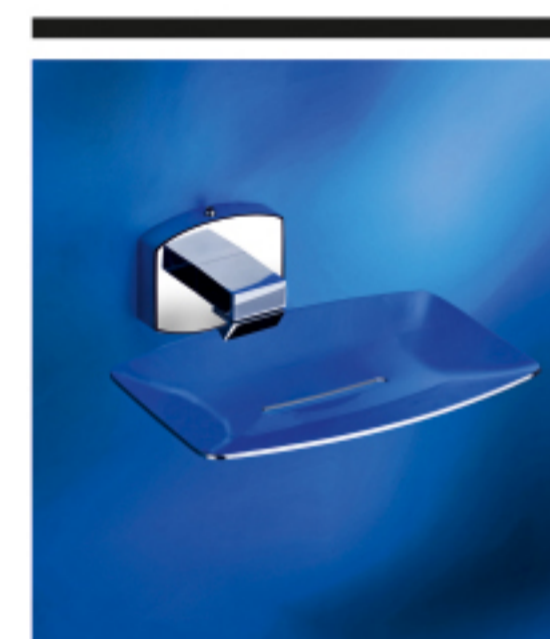

1303
Napkin Ring

₹ 800