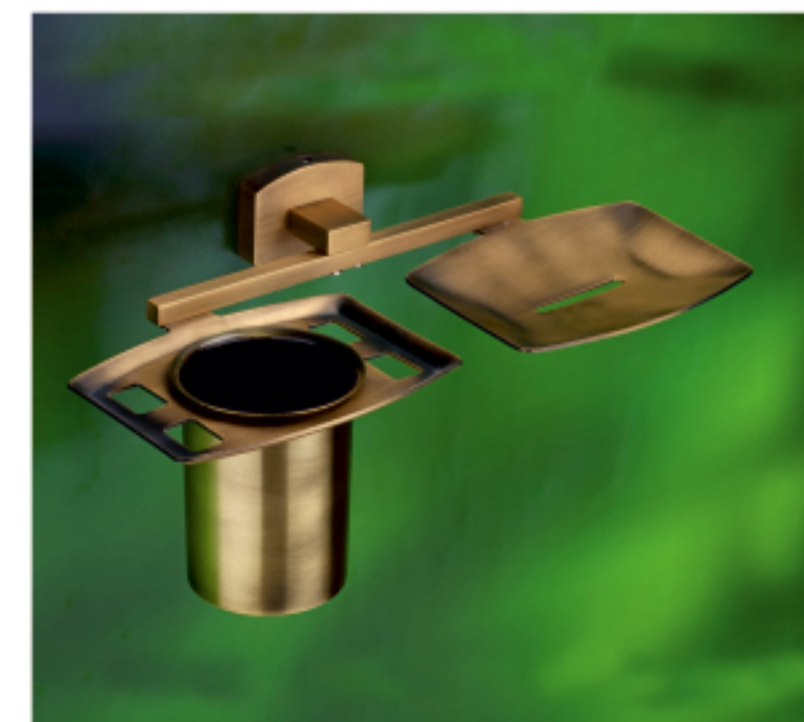

# VENUE series

**1000** ₹ 4950  
**5 Pieces Set**  
 • Towel Rack(24") • Napkin Ring • Soap Dish  
 • Tumbler Holder • Robe Hook

**1002** ₹ 1473  
**Towel Rod**  
 18" ₹ 1473  
 24" ₹ 1580

**1001** ₹ 5070  
**Towel Rack**  
 18" ₹ 5070  
 24" ₹ 5300

**1003** ₹ 900  
**Napkin Ring**

**1004** ₹ 1330  
**Paper Holder**

**1005** ₹ 660  
**Robe Hook**

**1006** ₹ 840  
**Soap Dish**

**1007** ₹ 970  
**Tumbler Holder**

**1008** ₹ 1310  
**Double Soap Dish**

**1009** ₹ 1470  
**Soap Dish with Tumbler Holder**