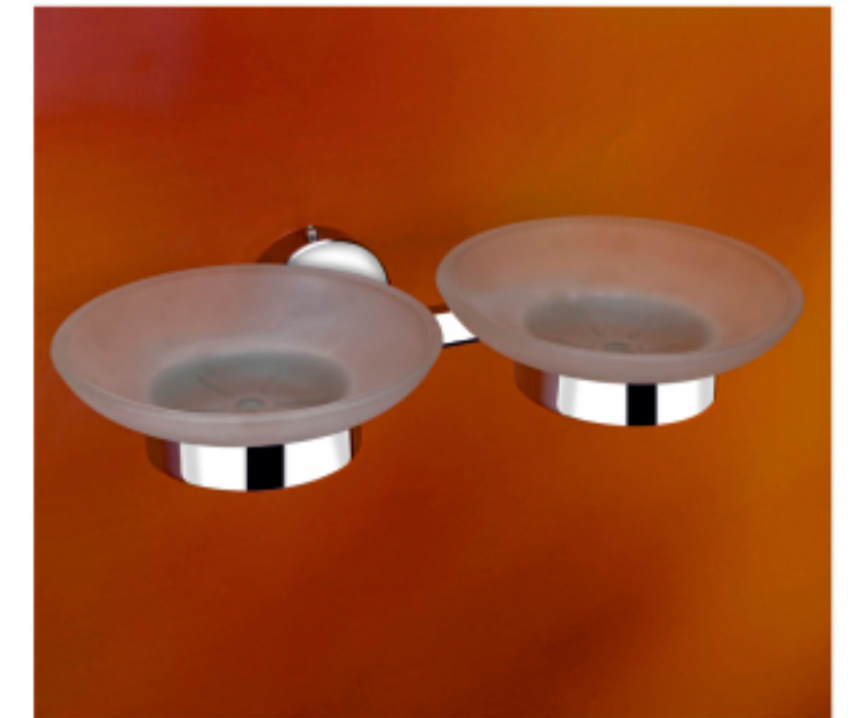

₹ 425

2908
Double Soap Dish

₹ 775