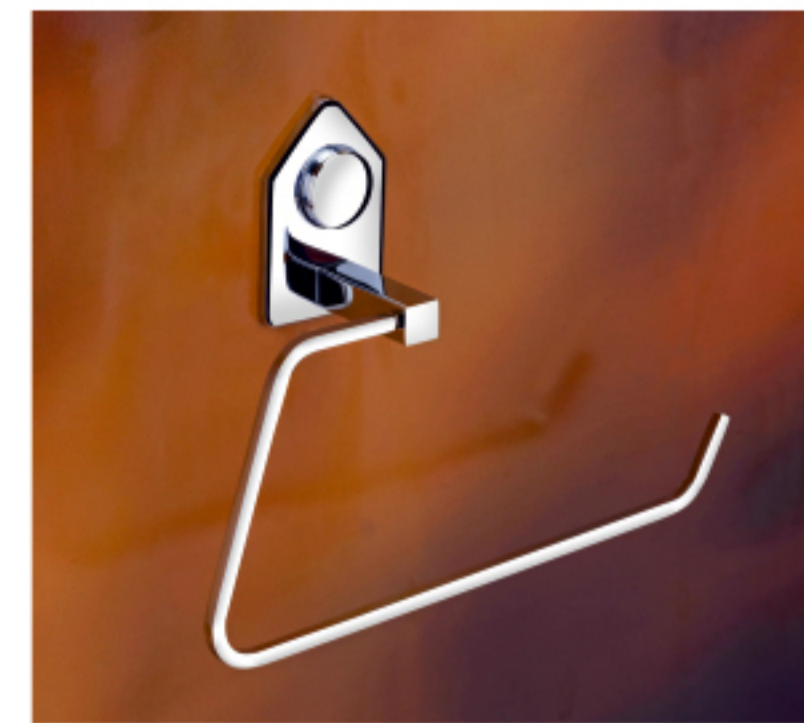

1400  
5 Pieces Set  
• Towel Rod(24") • Napkin Ring • Soap Dish  
• Tumbler Holder • Robe Hook

₹ 4025

1403  
Napkin Ring

₹ 750

1404  
Paper Holder

₹ 1175

1405  
Robe Hook

₹ 525