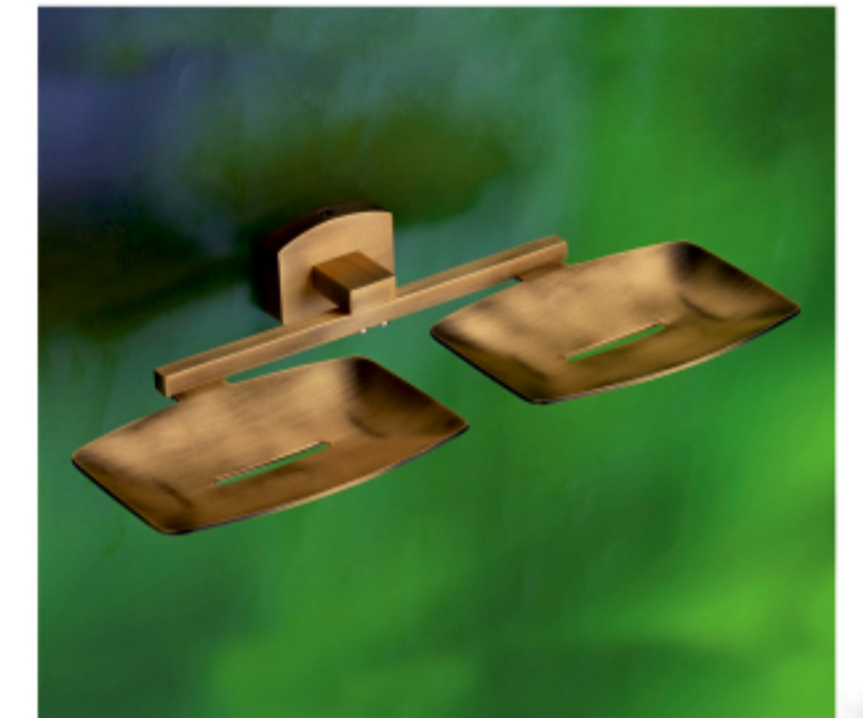

# VENUE series

**1000** ₹ 4950  
**5 Pieces Set**  
 • Towel Rack(24") • Napkin Ring • Soap Dish  
 • Tumbler Holder • Robe Hook

**1002** ₹ 1473  
**Towel Rod**  
 18" ₹ 1473  
 24" ₹ 1580

**1001** ₹ 5070  
**Towel Rack**  
 18" ₹ 5070  
 24" ₹ 5300

**1003** ₹ 900  
**Napkin Ring**

**1004** ₹ 1330  
**Paper Holder**

**1005** ₹ 660  
**Robe Hook**

**1006** ₹ 840  
**Soap Dish**

**1007** ₹ 970  
**Tumbler Holder**

**1008** ₹ 1310  
**Double Soap Dish**

**1009** ₹ 1470  
**Soap Dish with Tumbler Holder**