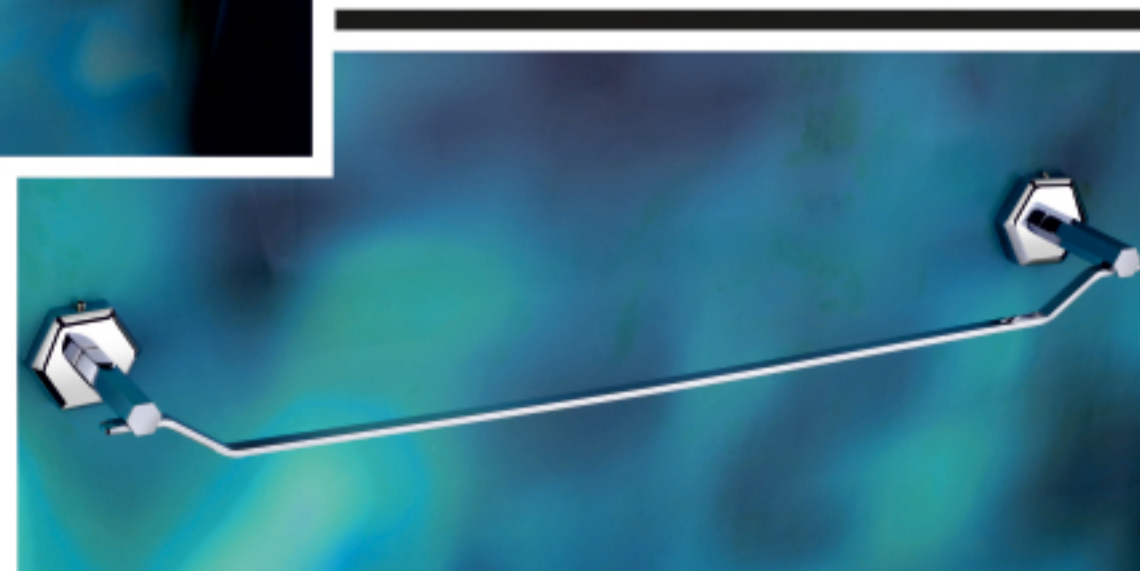

# HEXA series

2801  
Towel Rack

18"	₹ 2960
24"	₹ 3250

2802  
Towel Rod

18"	₹ 888
24"	₹ 950

2800  
5 Pieces Set  
• Towel Rod(24") • Napkin Ring • Soap Dish  
• Tumbler Holder • Robe Hook

₹ 2875

2803  
Napkin Ring