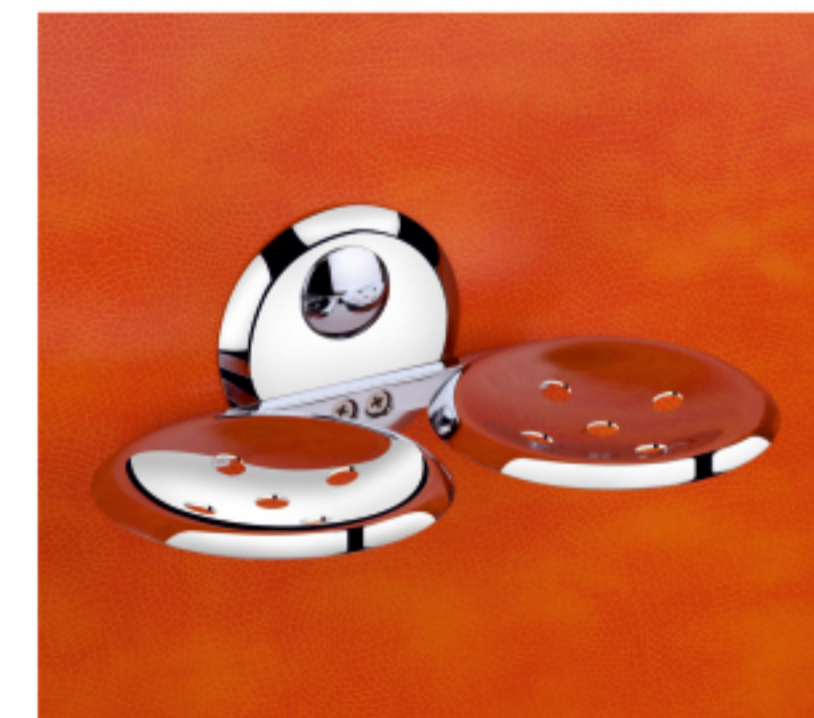

₹ 265

3308
Double Soap Dish

₹ 432