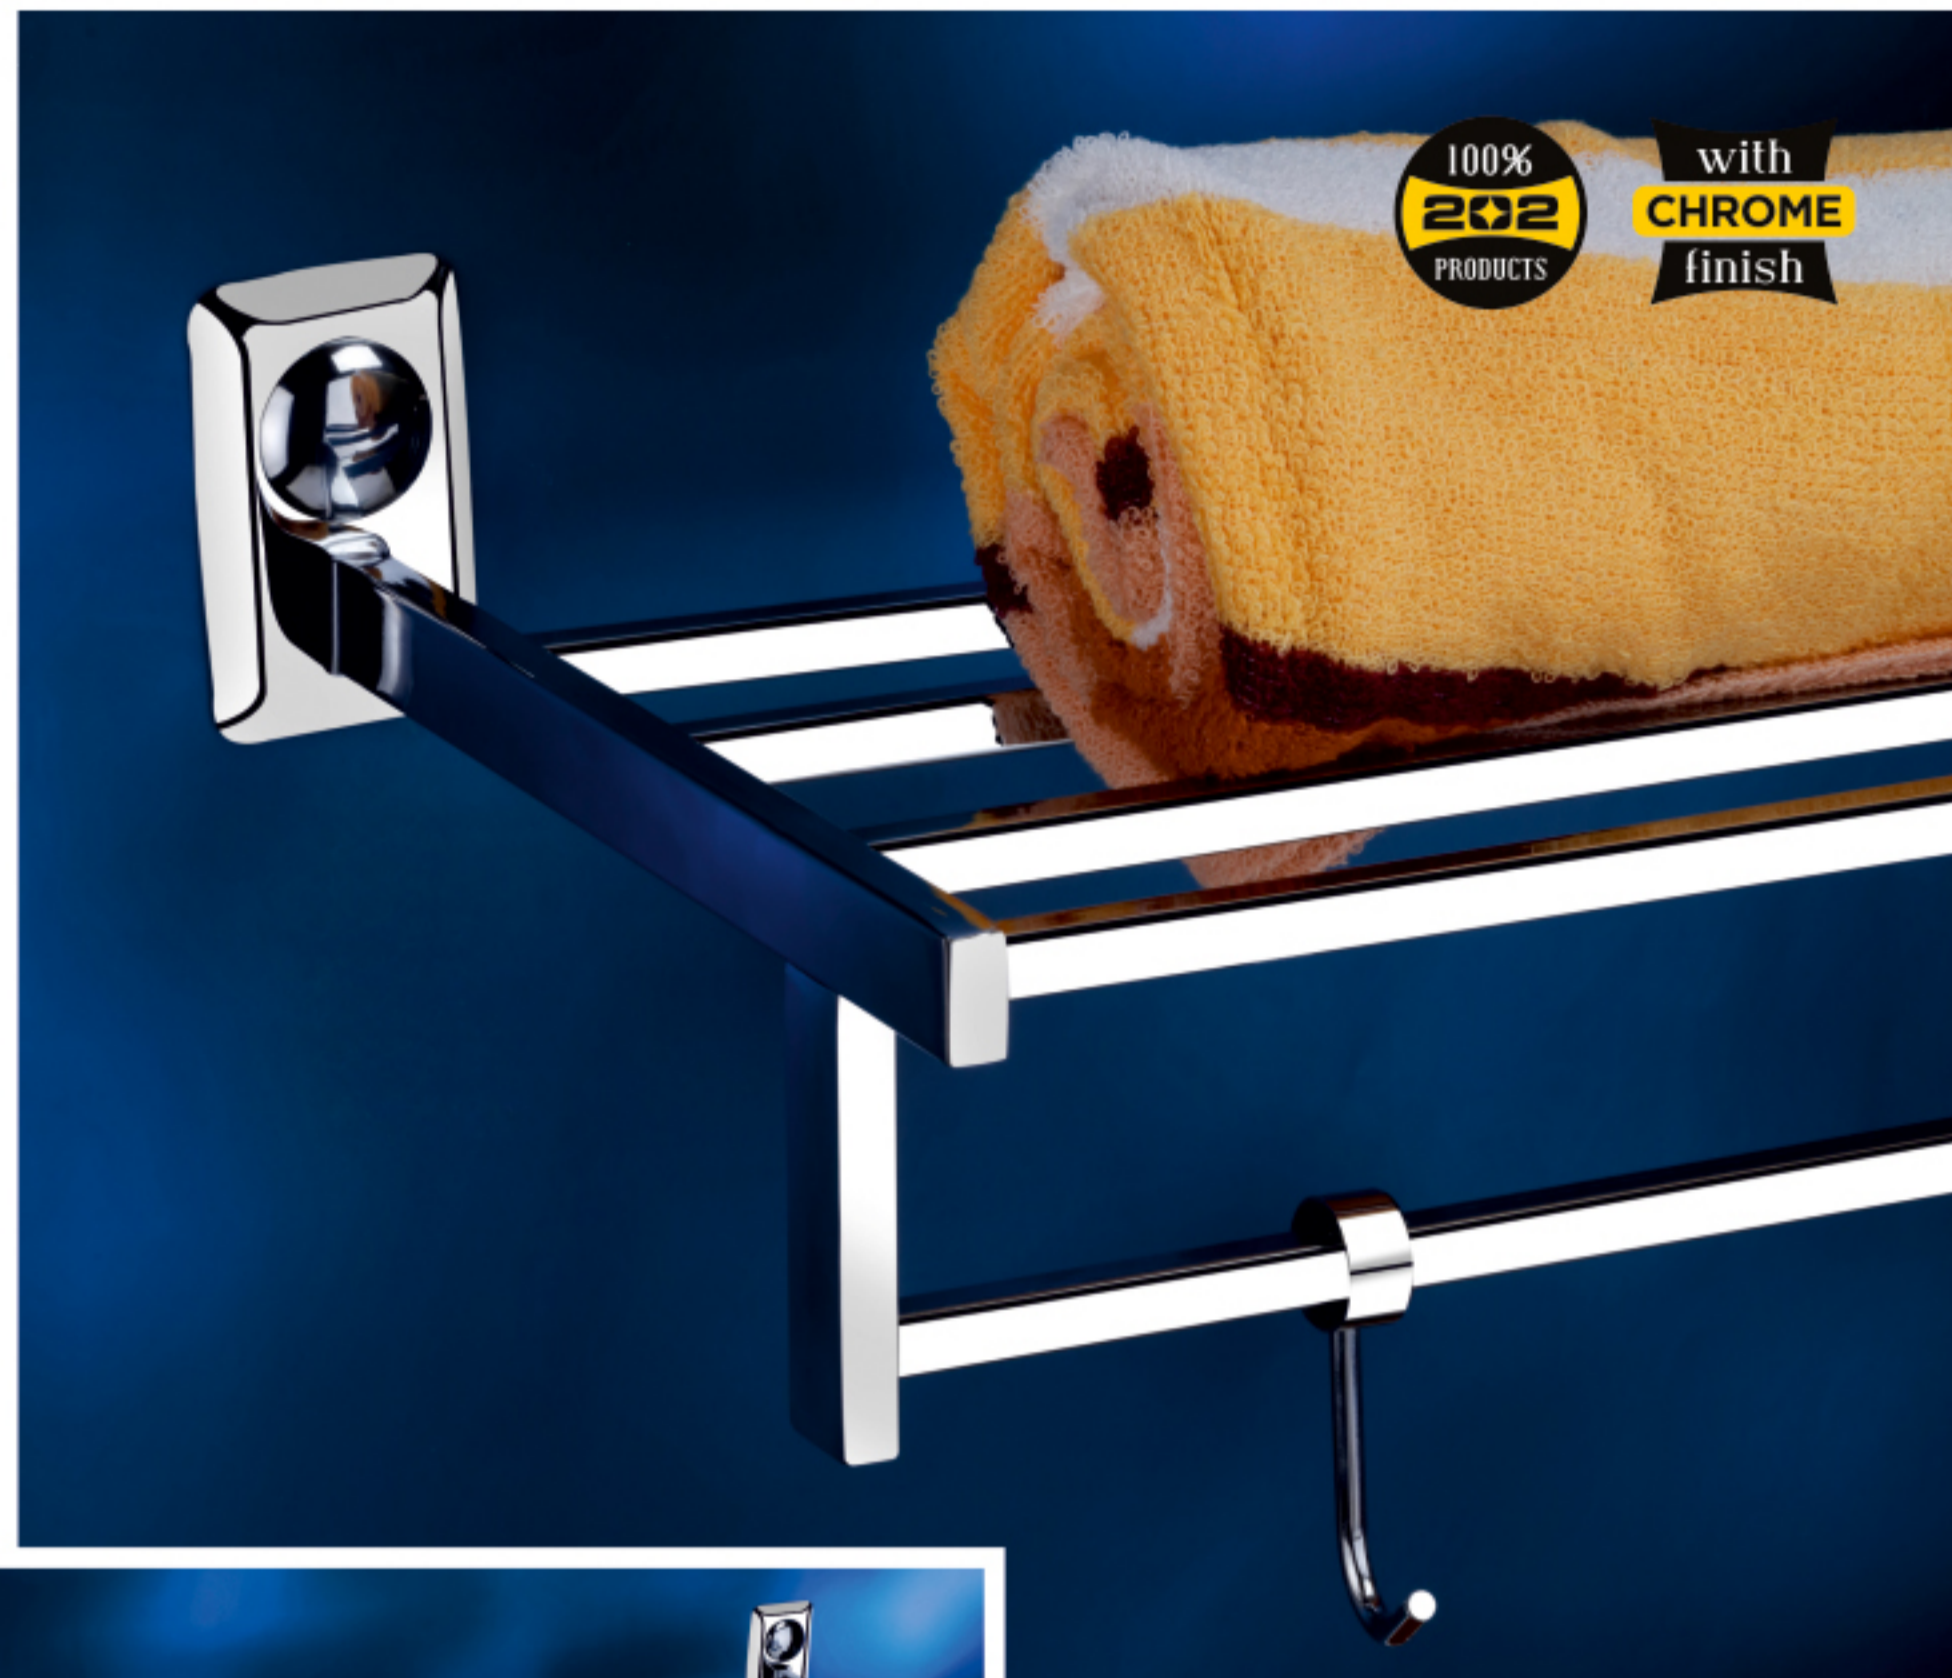

CMNI series