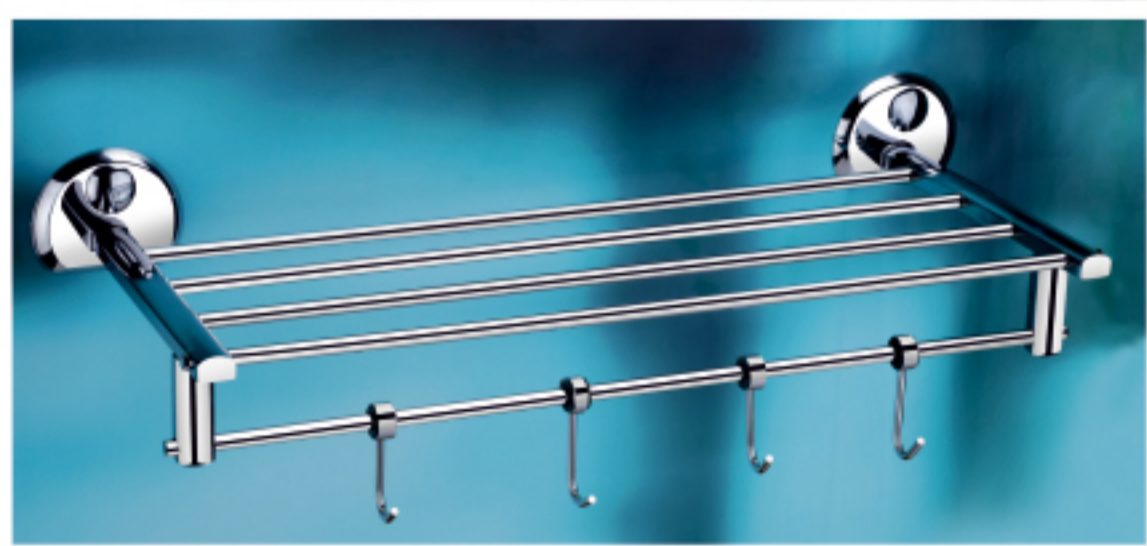

3104 Paper Holder ₹ 371

3105 Robe Hook ₹ 202

3106 Soap Dish ₹ 265

3107 Tumbler Holder ₹ 310

3108 Double Soap Dish ₹ 432

3109 Soap Dish with Tumbler Holder ₹ 455

# CENTRO series

3201  
Towel Rack

18"	₹ 1550
24"	₹ 1675

3202  
Towel Rod

18"	₹ 426
24"	₹ 463

3200  
5 Pieces Set  
• Towel Rod(24") • Napkin Ring • Soap Dish  
• Tumbler Holder • Robe Hook

₹ 1520

3203  
Napkin Ring