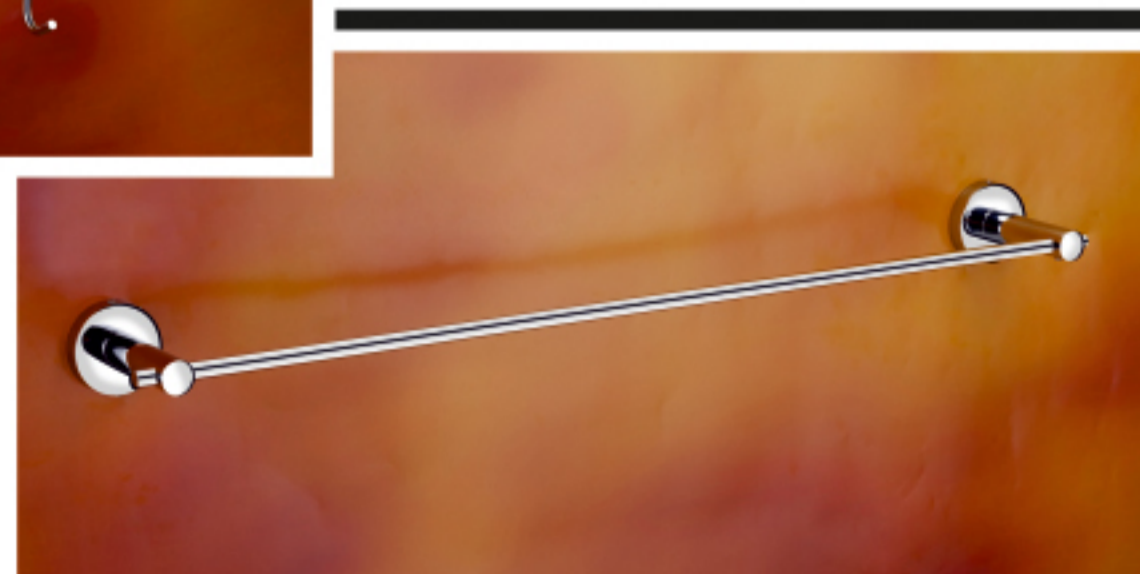

18" ₹ 2062
24" ₹ 2250

2902
Towel Rod

18" ₹ 613
24" ₹ 650

2900
5 Pieces Set
• Towel Rod(24") • Napkin Ring • Soap Dish
• Tumbler Holder • Robe Hook
₹ 2250