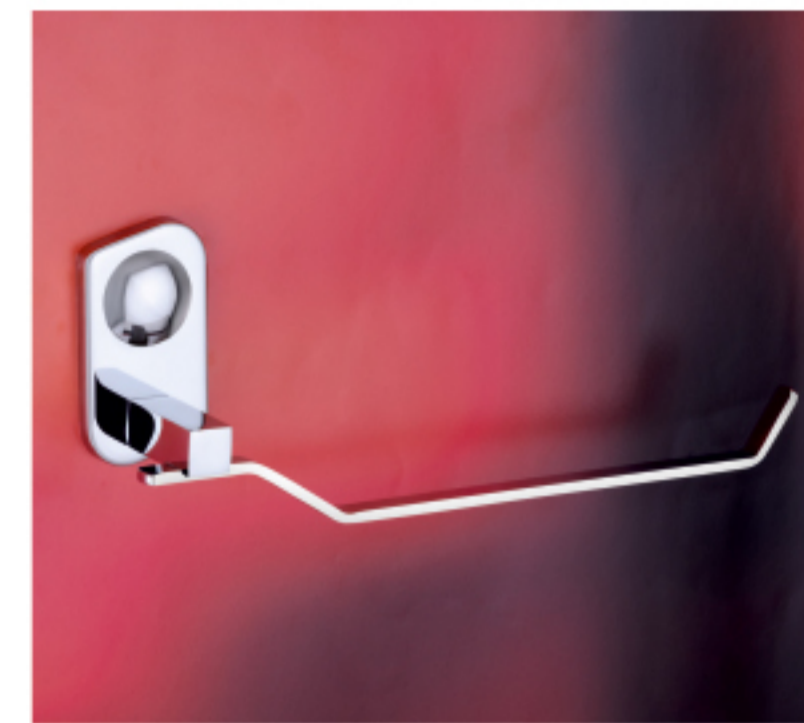

2500 ₹ 2492

5 Pieces Set  
• Towel Rod(24") • Napkin Ring • Soap Dish  
• Tumbler Holder • Robe Hook

2503  
Napkin Ring

₹ 506

2504  
Paper Holder

₹ 770

2505  
Robe Hook

₹ 253