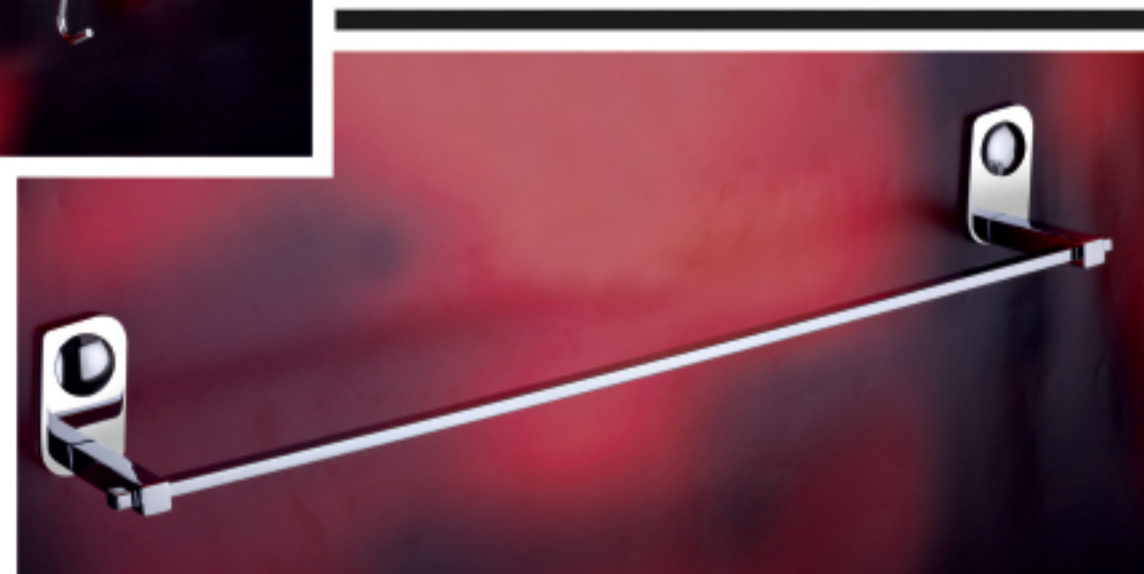

18" ₹ 2625
24" ₹ 2875

2502
Towel Rod

18" ₹ 725
24" ₹ 776

5 Pieces Set
• Towel Rod(24") • Napkin Ring • Soap Dish
• Tumbler Holder • Robe Hook