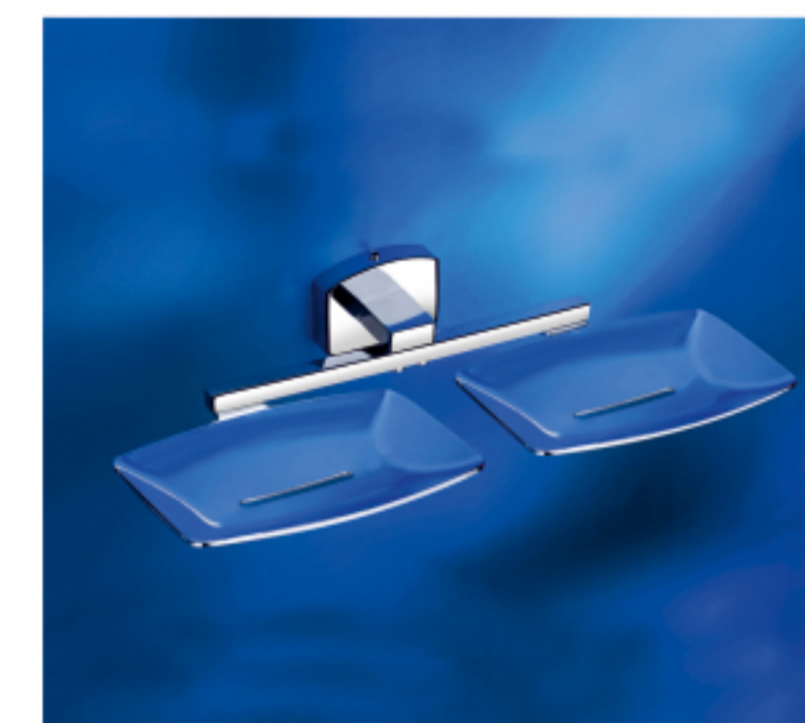

1305
Rob Hook

₹ 600