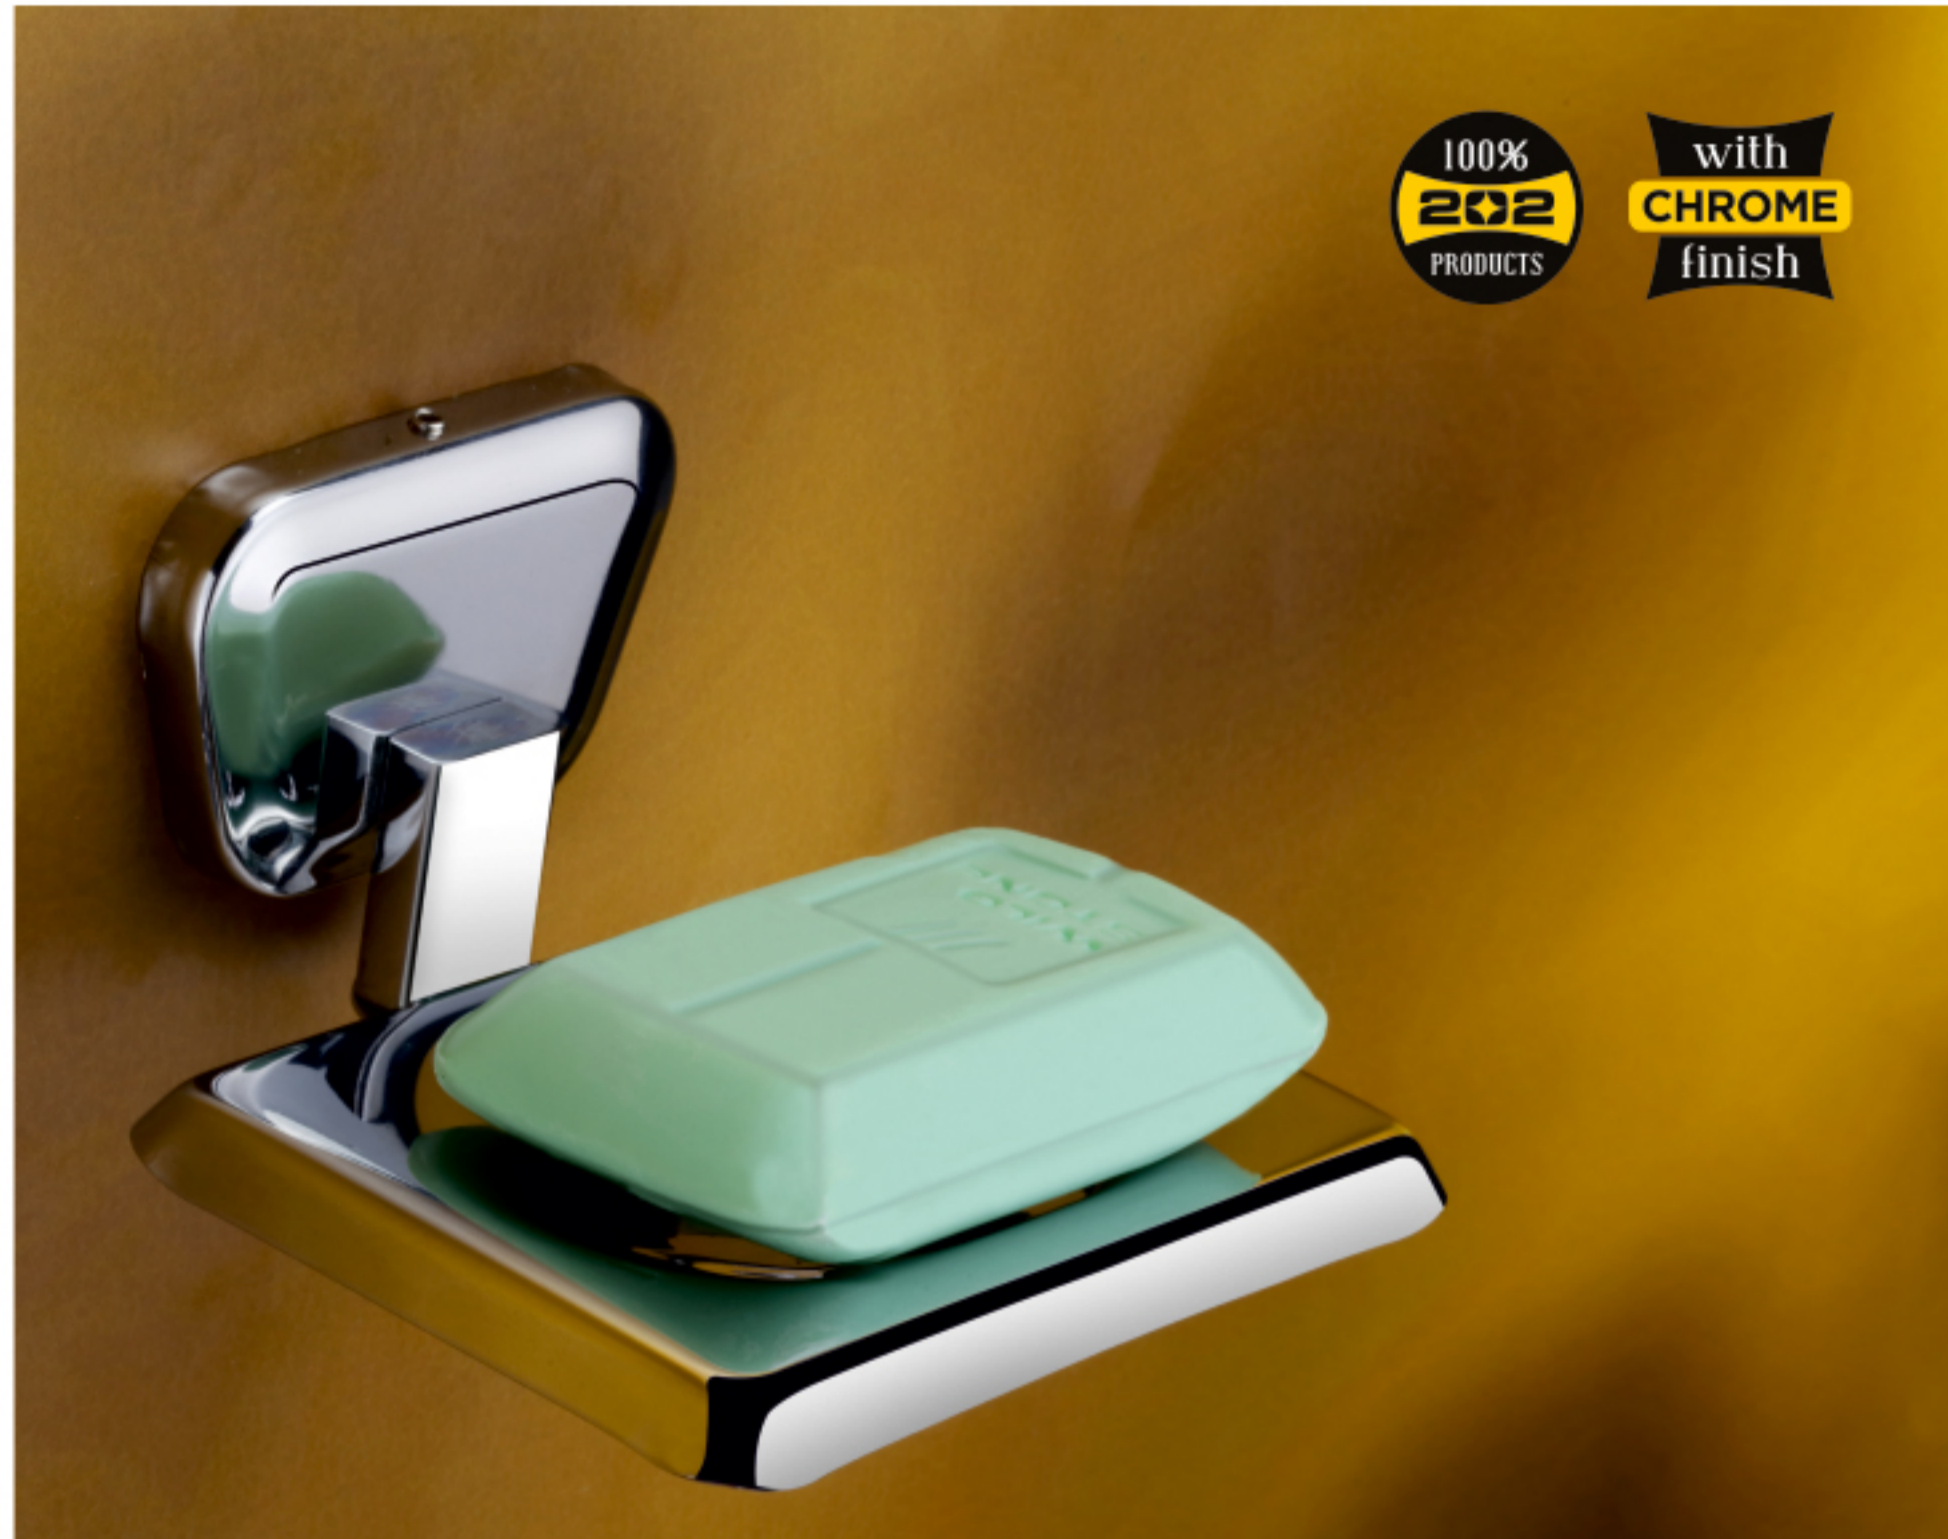

BRIZA series

100%
202
PRODUCTS

with
CHROME
finish

3401
Towel Rack